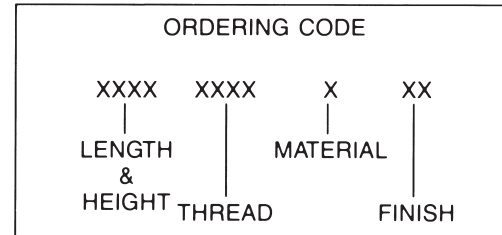

7/16 x 9/32 OVAL INTERNAL THREAD HANDLES

See page 4H for finish codes
For non-standard parts contact Sales Office

PART NO.	L ± 1/32	H ± 1/32
8317	2"	
8318	2-1/2	
8319	3"	
8320	4"	
8321	4-1/4	1"
8322	4-1/2	
8323	4-9/16	
8324	5"	
8325	6"	
8326	6-7/16	
8327	2"	
8328	2-1/4	
8329	2-1/2	
8330	3"	
8331	3-1/2	1-9/32
8332	4"	
8333	4-1/4	
8334	4-1/2	
8335	4-9/16	
8336	6"	
8337	2"	
8338	2-1/4	
8339	2-1/2	
8340	3"	
8341	3-1/2	
8342	4"	1-1/2
8343	4-1/4	
8344	4-1/2	
8345	4-9/16	
8346	5"	
8347	6"	

THREAD CODE & DEPTH		
THREAD	CODE	A
8-32	832	5/16-1/2
10-24	1024	5/16-5/8
10-32	1032	5/16-5/8

MATERIAL	CODE	RoHS
Aluminum	A	YES
Brass	B	YES
Stainless Steel	SS	YES

RAF ELECTRONIC HARDWARE

95 Silvermine Road, Seymour, Ct. 06483 Phone: 203-888-2133 Fax: 203-888-9860
e-mail : info@rafhdwe.com Web: www.rafhdwe.com