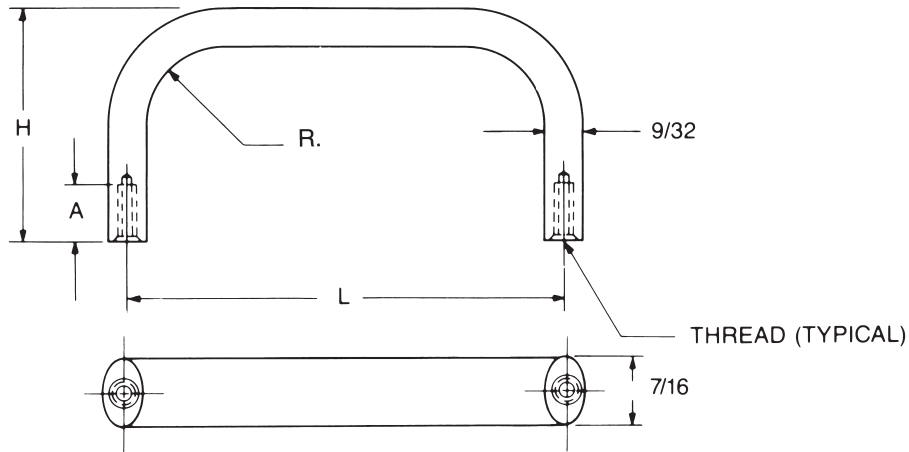

7/16 x 9/32 OVAL INTERNAL THREAD HANDLES

See page 4H for finish codes
For non-standard parts contact Sales Office

PART NO.	L ± 1/32	H ± 1/32
8317	2"	
8318	2-1/2	
8319	3"	
8320	4"	
8321	4-1/4	1"
8322	4-1/2	
8323	4-9/16	
8324	5"	
8325	6"	
8326	6-7/16	
8327	2"	
8328	2-1/4	
8329	2-1/2	
8330	3"	
8331	3-1/2	1-9/32
8332	4"	
8333	4-1/4	
8334	4-1/2	
8335	4-9/16	
8336	6"	
8337	2"	
8338	2-1/4	
8339	2-1/2	
8340	3"	
8341	3-1/2	
8342	4"	1-1/2
8343	4-1/4	
8344	4-1/2	
8345	4-9/16	
8346	5"	
8347	6"	

THREAD CODE & DEPTH		
THREAD	CODE	A
8-32	832	5/16-1/2
10-24	1024	5/16-5/8
10-32	1032	5/16-5/8

MATERIAL	CODE	RoHS
Aluminum	A	YES
Brass	B	YES
Stainless Steel	SS	YES

RAF ELECTRONIC HARDWARE

95 Silvermine Road, Seymour, Ct. 06483 Phone: 203-888-2133 Fax: 203-888-9860
e-mail : info@rafhdwe.com Web: www.rafhdwe.com