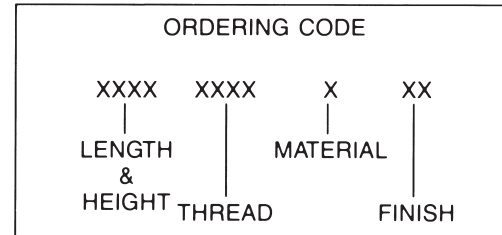

# 7/16 x 9/32 OVAL INTERNAL THREAD HANDLES

See page 4H for finish codes  
For non-standard parts contact Sales Office

PART NO.	L ± 1/32	H ± 1/32
8317	2"	
8318	2-1/2	
8319	3"	
8320	4"	
8321	4-1/4	1"
8322	4-1/2	
8323	4-9/16	
8324	5"	
8325	6"	
8326	6-7/16	
8327	2"	
8328	2-1/4	
8329	2-1/2	
8330	3"	
8331	3-1/2	1-9/32
8332	4"	
8333	4-1/4	
8334	4-1/2	
8335	4-9/16	
8336	6"	
8337	2"	
8338	2-1/4	
8339	2-1/2	
8340	3"	
8341	3-1/2	
8342	4"	1-1/2
8343	4-1/4	
8344	4-1/2	
8345	4-9/16	
8346	5"	
8347	6"	

THREAD CODE & DEPTH		
THREAD	CODE	A
8-32	832	5/16-1/2
10-24	1024	5/16-5/8
10-32	1032	5/16-5/8

MATERIAL	CODE	RoHS
Aluminum	A	YES
Brass	B	YES
Stainless Steel	SS	YES

RAF ELECTRONIC  
HARDWARE

95 Silvermine Road, Seymour, Ct. 06483 Phone: 203-888-2133 Fax: 203-888-9860  
e-mail : [info@rafhdwe.com](mailto:info@rafhdwe.com) Web: [www.rafhdwe.com](http://www.rafhdwe.com)