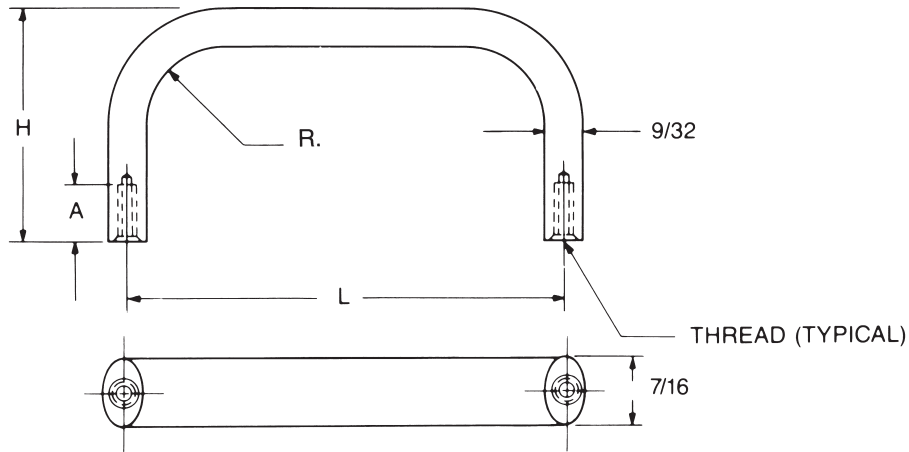

# 7/16 x 9/32 OVAL INTERNAL THREAD HANDLES

See page 4H for finish codes  
For non-standard parts contact Sales Office

PART NO.	L ± 1/32	H ± 1/32
8317	2"	
8318	2-1/2	
8319	3"	
8320	4"	
8321	4-1/4	1"
8322	4-1/2	
8323	4-9/16	
8324	5"	
8325	6"	
8326	6-7/16	
8327	2"	
8328	2-1/4	
8329	2-1/2	
8330	3"	
8331	3-1/2	1-9/32
8332	4"	
8333	4-1/4	
8334	4-1/2	
8335	4-9/16	
8336	6"	
8337	2"	
8338	2-1/4	
8339	2-1/2	
8340	3"	
8341	3-1/2	
8342	4"	1-1/2
8343	4-1/4	
8344	4-1/2	
8345	4-9/16	
8346	5"	
8347	6"	

THREAD CODE & DEPTH		
THREAD	CODE	A
8-32	832	5/16-1/2
10-24	1024	5/16-5/8
10-32	1032	5/16-5/8

MATERIAL	CODE	RoHS
Aluminum	A	YES
Brass	B	YES
Stainless Steel	SS	YES

RAF ELECTRONIC  
HARDWARE

95 Silvermine Road, Seymour, Ct. 06483 Phone: 203-888-2133 Fax: 203-888-9860  
e-mail : [info@rafhdwe.com](mailto:info@rafhdwe.com) Web: [www.rafhdwe.com](http://www.rafhdwe.com)