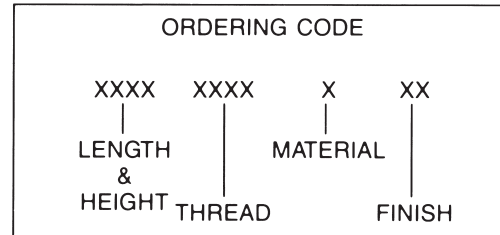

# 7/16 x 9/32 OVAL INTERNAL THREAD HANDLES

See page 4H for finish codes  
For non-standard parts contact Sales Office

PART NO.	L ± 1/32	H ± 1/32
8317	2"	
8318	2-1/2	
8319	3"	
8320	4"	
8321	4-1/4	1"
8322	4-1/2	
8323	4-9/16	
8324	5"	
8325	6"	
8326	6-7/16	
8327	2"	
8328	2-1/4	
8329	2-1/2	
8330	3"	
8331	3-1/2	1-9/32
8332	4"	
8333	4-1/4	
8334	4-1/2	
8335	4-9/16	
8336	6"	
8337	2"	
8338	2-1/4	
8339	2-1/2	
8340	3"	
8341	3-1/2	
8342	4"	1-1/2
8343	4-1/4	
8344	4-1/2	
8345	4-9/16	
8346	5"	
8347	6"	

THREAD CODE & DEPTH		
THREAD	CODE	A
8-32	832	5/16-1/2
10-24	1024	5/16-5/8
10-32	1032	5/16-5/8

MATERIAL	CODE	RoHS
Aluminum	A	YES
Brass	B	YES
Stainless Steel	SS	YES

RAF ELECTRONIC  
HARDWARE

95 Silvermine Road, Seymour, Ct. 06483 Phone: 203-888-2133 Fax: 203-888-9860  
e-mail : [info@rafhdwe.com](mailto:info@rafhdwe.com) Web: [www.rafhdwe.com](http://www.rafhdwe.com)