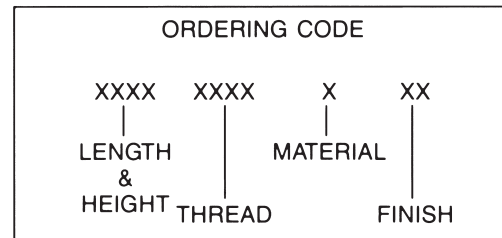

5/8 x 9/32 OVAL INTERNAL THREAD HANDLES

See page 4H for finish codes
For non-standard parts contact Sales Office

PART NO.	L ± 1/32	H ± 1/32
8348	2-1/2	
8349	3"	
8350	4"	
8351	4-1/4	
8352	4-1/2	1"
8353	4-9/16	
8354	5"	
8355	6"	
8356	6-7/16	
8357	2-1/2	
8358	3"	
8359	4"	
8360	4-1/4	1-9/32
8361	4-1/2	
8362	4-9/16	
8363	5"	
8364	6"	
8365	6-7/16	
8366	2-1/2	
8367	3"	
8368	4"	
8369	4-1/4	
8370	4-1/2	1-1/2
8371	4-9/16	
8372	5"	
8373	6"	
8374	6-7/16	
8375	7"	

PART NO.	L ± 1/32	H ± 1/32
8376	3"	
8377	4"	
8378	4-1/4	
8379	4-1/2	
8380	4-9/16	1-3/4
8381	5"	
8382	5-1/2	
8383	6"	
8384	6-7/16	
8385	7"	

THREAD CODE & DEPTH		
THREAD	CODE	A
8-32	832	5/16-5/8
10-24	1024	5/16-5/8
10-32	1032	5/16-5/8