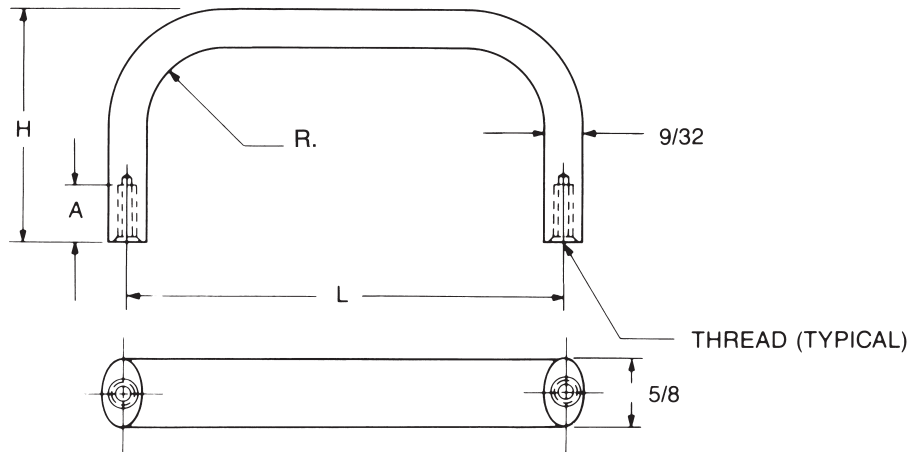

5/8 x 9/32 OVAL INTERNAL THREAD HANDLES

See page 4H for finish codes
For non-standard parts contact Sales Office

PART NO.	L ± 1/32	H ± 1/32
8348	2-1/2	
8349	3"	
8350	4"	
8351	4-1/4	
8352	4-1/2	1"
8353	4-9/16	
8354	5"	
8355	6"	
8356	6-7/16	
8357	2-1/2	
8358	3"	
8359	4"	
8360	4-1/4	1-9/32
8361	4-1/2	
8362	4-9/16	
8363	5"	
8364	6"	
8365	6-7/16	
8366	2-1/2	
8367	3"	
8368	4"	
8369	4-1/4	
8370	4-1/2	1-1/2
8371	4-9/16	
8372	5"	
8373	6"	
8374	6-7/16	
8375	7"	

PART NO.	L ± 1/32	H ± 1/32
8376	3"	
8377	4"	
8378	4-1/4	
8379	4-1/2	
8380	4-9/16	1-3/4
8381	5"	
8382	5-1/2	
8383	6"	
8384	6-7/16	
8385	7"	

THREAD CODE & DEPTH		
THREAD	CODE	A
8-32	832	5/16-5/8
10-24	1024	5/16-5/8
10-32	1032	5/16-5/8