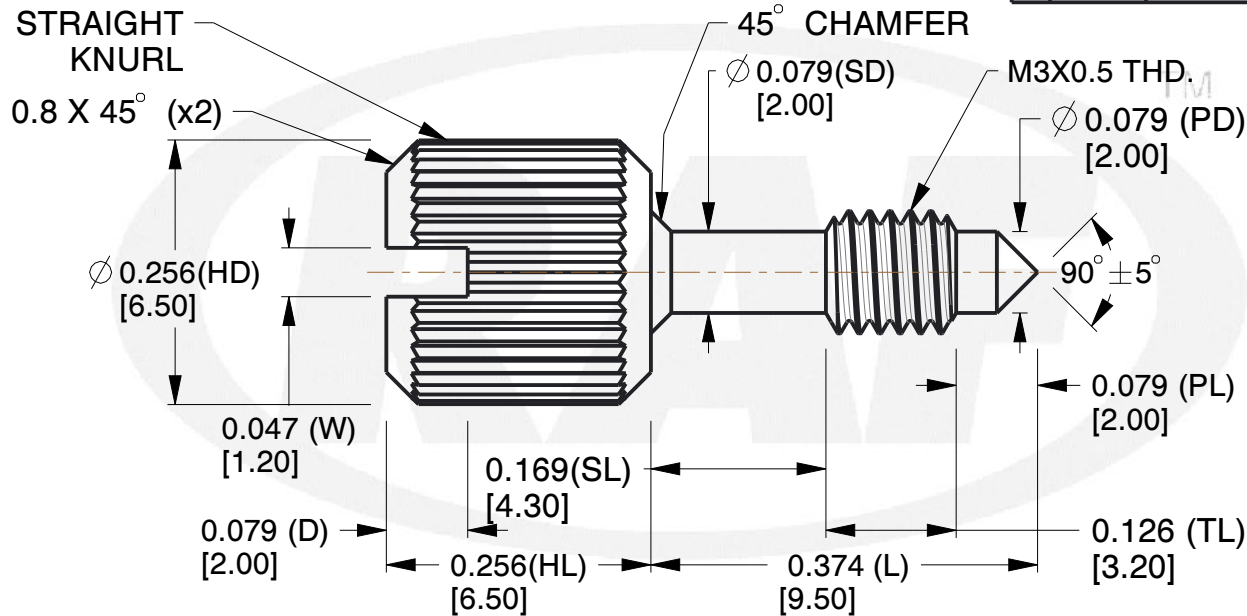

NOTES:

1. Material : Stainless Steel
2. Finish :
3. ASME Y14.5-M - 2009
4. All Drawing Dimensions are in Inches [mm]
5. Unless otherwise specified; Edge Breaks, Radii or Countersinks 0.005-0.015

COMPONENT	PANEL SCREW	SCALE
M0170-SS		5.38
CAPTIVE PANEL SCREW STYLE 2		SHEET
		1 of 1

TOLERANCES
ALL DIMENSIONS ARE INCHES (UNLESS OTHERWISE SPECIFIED)
METALLIC
LENGTHS < 6 INCHES ± 0.005
LENGTH > 6 INCHES ± 0.010
DIAMETERS: ± 0.005
NON-METALLIC
LENGTH: ± 0.010 DIAMETERS: ± 0.010
INTERNAL THREADS:
MINIMUM THREAD DEPTH