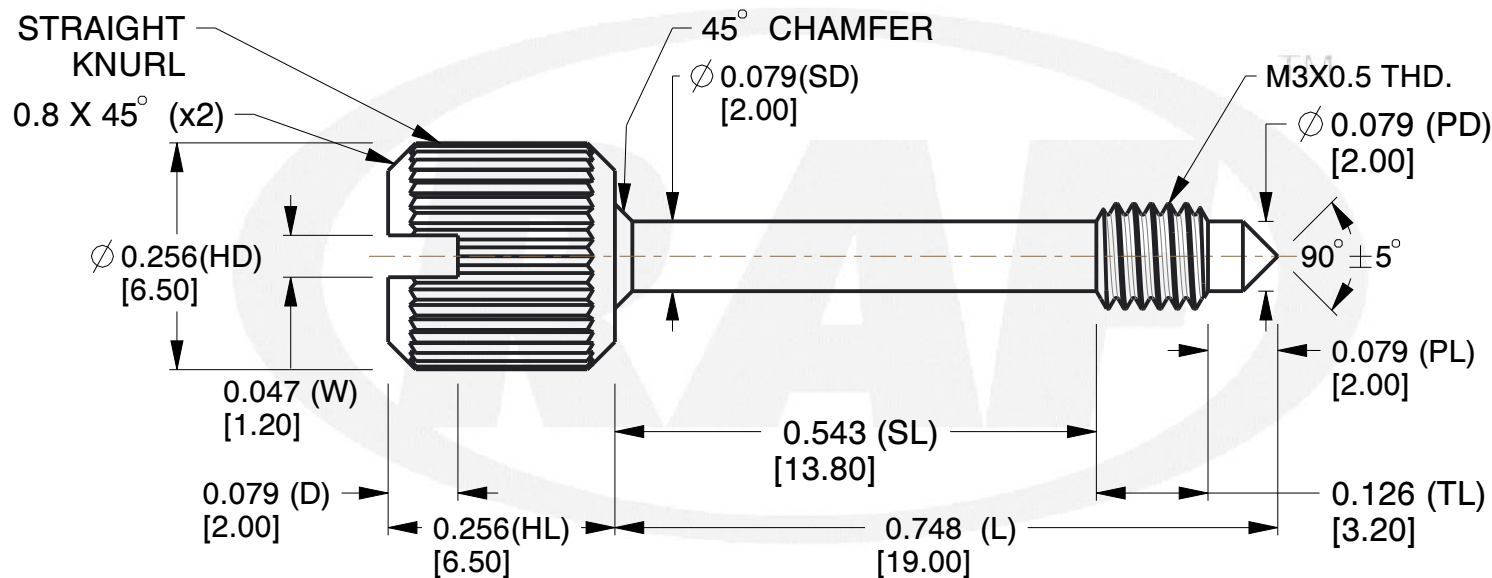

NOTES:

1. Material : Stainless Steel
2. Finish :
3. ASME Y14.5-M - 2009
4. All Drawing Dimensions are in Inches [mm]
5. Unless otherwise specified; Edge Breaks, Radii or Countersinks 0.005-0.015

COMPONENT	PANEL SCREW	SCALE
M0176-SS		4.62
CAPTIVE PANEL SCREW STYLE 2		SHEET
		1 of 1

TOLERANCES
ALL DIMENSIONS ARE INCHES (UNLESS OTHERWISE SPECIFIED)
METALLIC
LENGTHS < 6 INCHES ± 0.005
LENGTH > 6 INCHES ± 0.010
DIAMETERS: ± 0.005
NON-METALLIC
LENGTH: ± 0.010 DIAMETERS: ± 0.010
INTERNAL THREADS:
MINIMUM THREAD DEPTH