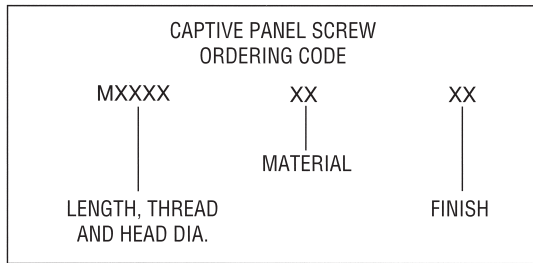

# CAPTIVE PANEL SCREW – STYLE 2

MATERIAL	CODE	RoHS
Brass	B	YES
Stainless Steel	SS	YES
Steel	S	YES

See page 6M for finish codes  
For non-standard parts contact Sales Office

Available with thread locking products, see page vii

PART NO.	THREAD	H.D. + 0.5 - 0.2	H.L. ± 0.3	L. ± 0.5	T.L. + 0.0 - 0.4	S.D. ± 0.15	S.L. ± 0.3	P.D. + 0.0 - 0.3	P.L. ± 0.4	W. + 0.2 - 0.0	D. + 0.3 - 0.0
M0170	M3x0.5	6.5	6.5	9.5	3.2	2	4.3	2	2	1.2	2
M0171				11			5.8				
M0172				13			7.8				
M0173				14.5			9.3				
M0174				16			10.8				
M0175				17.5			12.3				
M0176				19			13.8				
M0177				20.5			15.3				
M0178				22			16.8				
M0179				24			18.8				
M0180	25.5	20.3									
M0181	M3x0.5	8	8	9.5	3.2	2	4.3	2	2	1.2	2
M0182				11			5.8				
M0183				13			7.8				
M0184				14.5			9.3				
M0185				16			10.8				
M0186				17.5			12.3				
M0187				19			13.8				
M0188				20.5			15.3				
M0189				22			16.8				
M0190				24			18.8				
M0191	25.5	20.3									
M0192	M3.5x0.6	8	8	11	5.5	2.5	3	2.5	2.5	1.2	2
M0193				13			5				
M0194				14.5			6.5				
M0195				16			8				
M0196				17.5			9.5				
M0197				19			11				
M0198				20.5			12.5				
M0199				22			14				
M0200				24			16				
M0201				25.5			17.5				