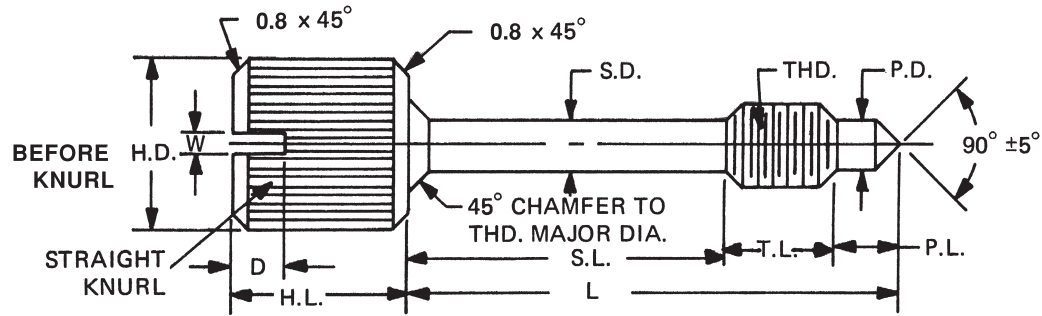

# CAPTIVE PANEL SCREW – STYLE 2

MATERIAL	CODE	RoHS
Brass	B	YES
Stainless Steel	SS	YES
Steel	S	YES

See page 6M for finish codes  
For non-standard parts contact Sales Office

Available with thread locking products, see page vii

PART NO.	THREAD	H.D. + 0.5 - 0.2	H.L. ± 0.3	L. ± 0.5	T.L. + 0.0 - 0.4	S.D. ± 0.15	S.L. ± 0.3	P.D. + 0.0 - 0.3	P.L. ± 0.4	W. + 0.2 - 0.0	D. + 0.3 - 0.0
M0170	M3x0.5	6.5	6.5	9.5	3.2	2	4.3	2	2	1.2	2
M0171				11			5.8				
M0172				13			7.8				
M0173				14.5			9.3				
M0174				16			10.8				
M0175				17.5			12.3				
M0176				19			13.8				
M0177				20.5			15.3				
M0178				22			16.8				
M0179				24			18.8				
M0180	25.5	20.3									
M0181	M3x0.5	8	8	9.5	3.2	2	4.3	2	2	1.2	2
M0182				11			5.8				
M0183				13			7.8				
M0184				14.5			9.3				
M0185				16			10.8				
M0186				17.5			12.3				
M0187				19			13.8				
M0188				20.5			15.3				
M0189				22			16.8				
M0190				24			18.8				
M0191	25.5	20.3									
M0192	M3.5x0.6	8	8	11	5.5	2.5	3	2.5	2.5	1.2	2
M0193				13			5				
M0194				14.5			6.5				
M0195				16			8				
M0196				17.5			9.5				
M0197				19			11				
M0198				20.5			12.5				
M0199				22			14				
M0200				24			16				
M0201				25.5			17.5				