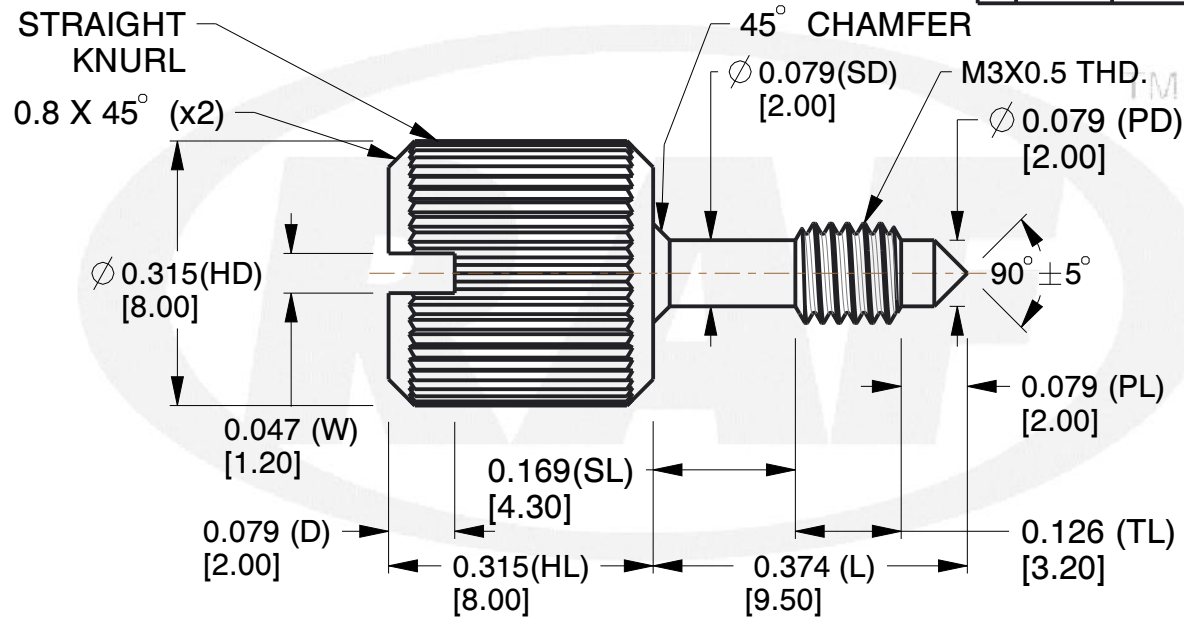

NOTES:

1. Material : Stainless Steel
2. Finish :
3. ASME Y14.5-M - 2009
4. All Drawing Dimensions are in Inches [mm]
5. Unless otherwise specified; Edge Breaks, Radii or Countersinks 0.005-0.015

COMPONENT	PANEL SCREW	SCALE
M0181-SS		4.38
CAPTIVE PANEL SCREW STYLE 2		SHEET
		1 of 1

TOLERANCES
ALL DIMENSIONS ARE INCHES (UNLESS OTHERWISE SPECIFIED)
METALLIC
LENGTHS < 6 INCHES ± 0.005
LENGTH > 6 INCHES ± 0.010
DIAMETERS: ± 0.005
NON-METALLIC
LENGTH: ± 0.010 DIAMETERS: ± 0.010
INTERNAL THREADS:
MINIMUM THREAD DEPTH