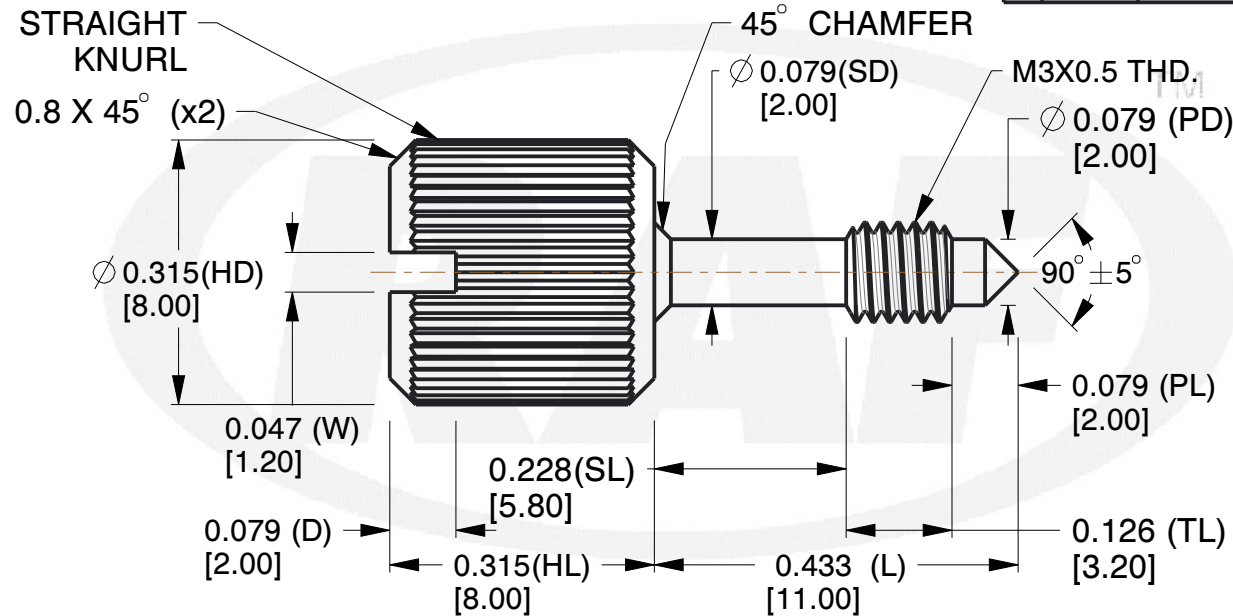

NOTES:

1. Material : Stainless Steel
2. Finish :
3. ASME Y14.5-M - 2009
4. All Drawing Dimensions are in Inches [mm]
5. Unless otherwise specified; Edge Breaks, Radii or Countersinks 0.005-0.015

COMPONENT	PANEL SCREW	SCALE
M0182-SS		4.38
CAPTIVE PANEL SCREW STYLE 2		SHEET
		1 of 1

TOLERANCES
ALL DIMENSIONS ARE INCHES (UNLESS OTHERWISE SPECIFIED)
METALLIC
LENGTHS < 6 INCHES ± 0.005
LENGTH > 6 INCHES ± 0.010
DIAMETERS: ± 0.005
NON-METALLIC
LENGTH: ± 0.010 DIAMETERS: ± 0.010
INTERNAL THREADS:
MINIMUM THREAD DEPTH