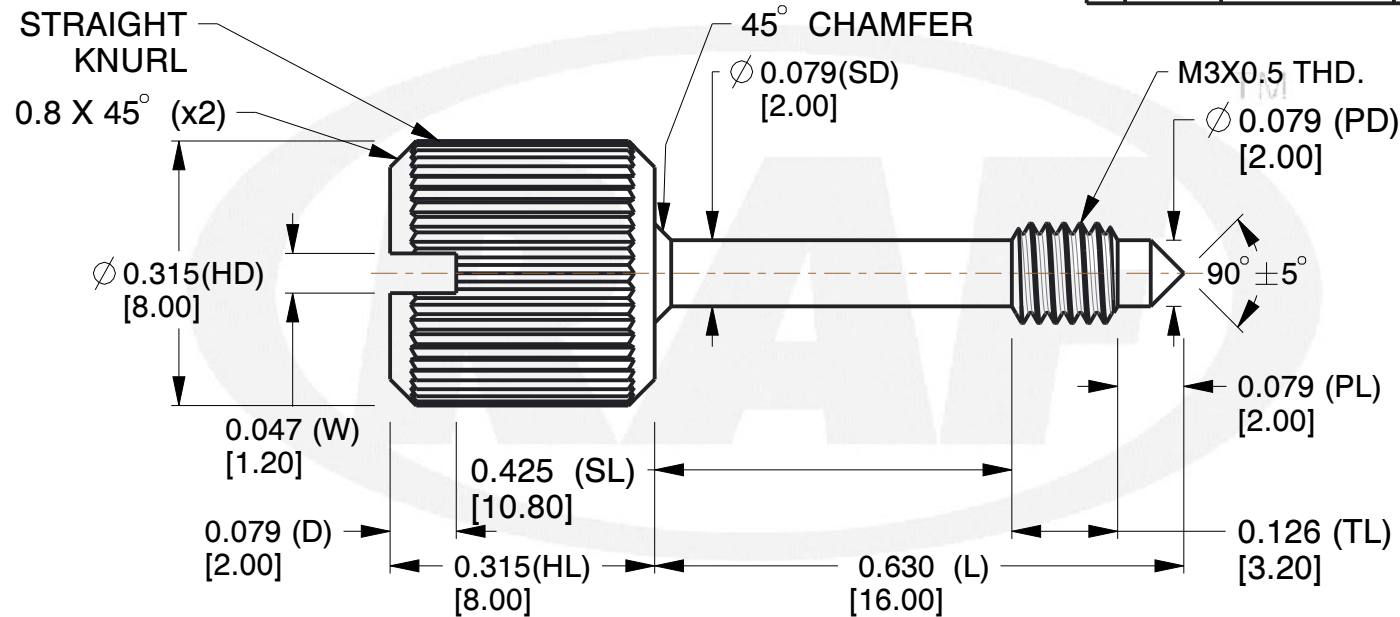

NOTES:

1. Material : Stainless Steel
2. Finish :
3. ASME Y14.5-M - 2009
4. All Drawing Dimensions are in Inches [mm]
5. Unless otherwise specified; Edge Breaks, Radii or Countersinks 0.005-0.015

COMPONENT	PANEL SCREW
M0185-SS	SCALE
	4.38
	SHEET
	1 of 1

TOLERANCES
ALL DIMENSIONS ARE INCHES (UNLESS OTHERWISE SPECIFIED)
METALLIC
LENGTHS < 6 INCHES ± 0.005
LENGTH > 6 INCHES ± 0.010
DIAMETERS: ± 0.005
NON-METALLIC
LENGTH: ± 0.010 DIAMETERS: ± 0.010
INTERNAL THREADS:
MINIMUM THREAD DEPTH