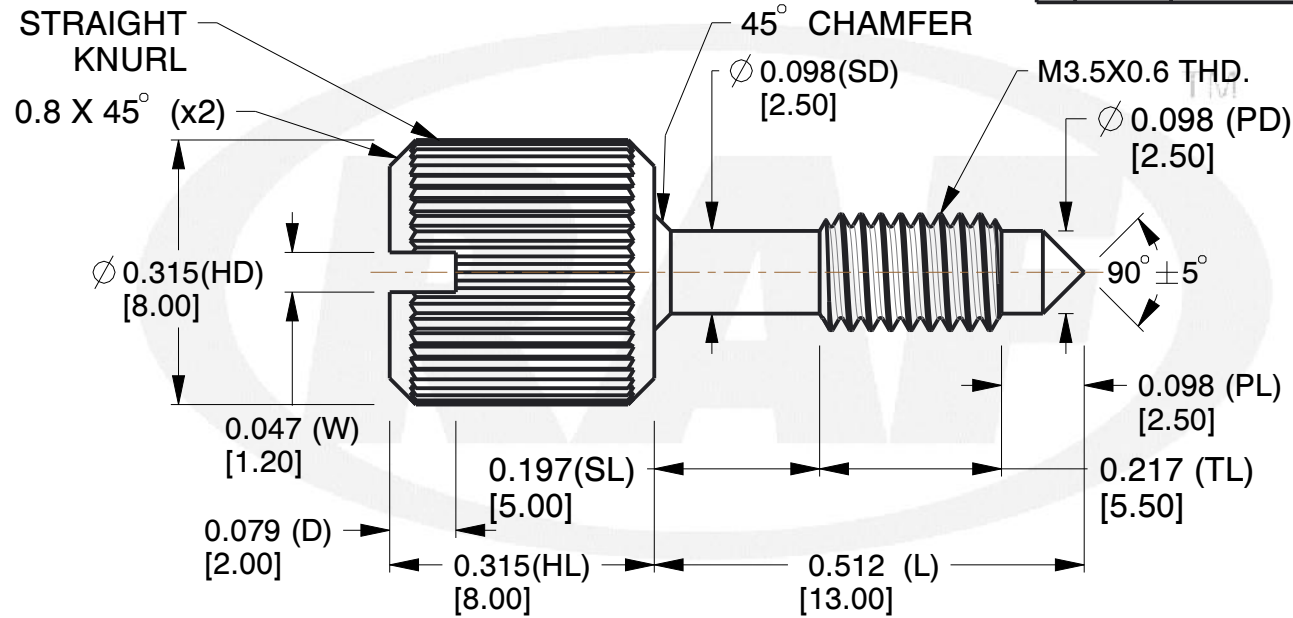

NOTES:

1. Material : Stainless Steel
2. Finish :
3. ASME Y14.5-M - 2009
4. All Drawing Dimensions are in Inches [mm]
5. Unless otherwise specified; Edge Breaks, Radii or Countersinks 0.005-0.015

COMPONENT	PANEL SCREW	SCALE
M0193-SS		4.38
CAPTIVE PANEL SCREW STYLE 2		SHEET
		1 of 1

TOLERANCES
ALL DIMENSIONS ARE INCHES (UNLESS OTHERWISE SPECIFIED)
METALLIC
LENGTHS < 6 INCHES ± 0.005
LENGTH > 6 INCHES ± 0.010
DIAMETERS: ± 0.005
NON-METALLIC
LENGTH: ± 0.010 DIAMETERS: ± 0.010
INTERNAL THREADS:
MINIMUM THREAD DEPTH