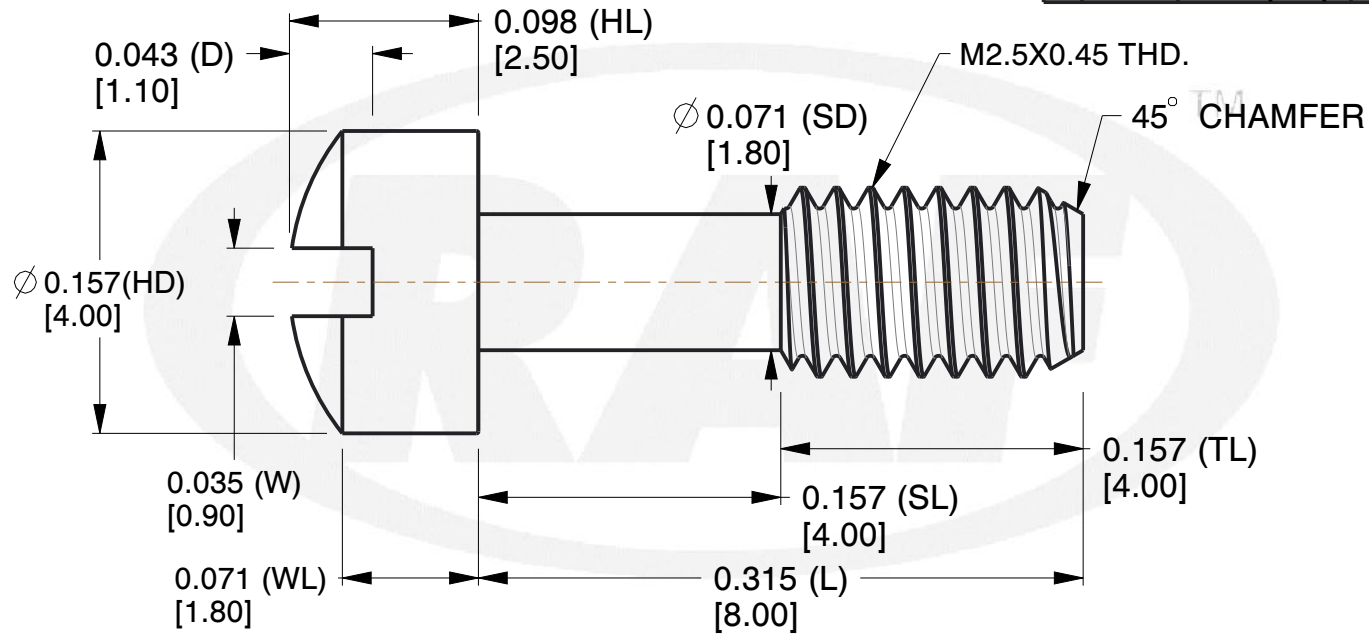

REV	CHANGE	DATE	DRN	CHK
	Drawn	02/27/17	SJ	T

TOLERANCE DETAILS					
1	D	+0.000 [+0.00] -0.016 [-0.40]	6	SD	±0.006 [±0.15]
2	L	±0.020 [±0.50]	7	SL	±0.012 [±0.30]
3	W	+0.000 [+0.00] -0.012 [-0.30]	8	TL	±0.012 [±0.30]
4	HD	±0.008 [±0.20]	9	WL	+0.000 [+0.00] -0.012 [-0.30]
5	HL	+0.000 [+0.00] -0.016 [-0.40]			

NOTES:

1. Material : Stainless Steel
2. Finish :
3. ASME Y14.5-M - 2009
4. All Drawing Dimensions are in Inches [mm]
5. Unless otherwise specified; Edge Breaks, Radii or Countersinks 0.005-0.015

95 Silvermine Rd., Seymour CT 06483
Tel: 203-888-2133, Fax: 203-888-9860

This Drawing is the Property of RAF.
It contains confidential, proprietary information that is RAF property. Do not disclose to or duplicate for others except as authorized by RAF.

TOLERANCES
ALL DIMENSIONS ARE INCHES (UNLESS OTHERWISE SPECIFIED)
METALLIC
LENGTHS < 6 INCHES ± 0.005
LENGTH > 6 INCHES ± 0.010
DIAMETERS: ± 0.005
NON-METALLIC
LENGTH: ± 0.010 DIAMETERS: ± 0.010
INTERNAL THREADS:
MINIMUM THREAD DEPTH

COMPONENT	PANEL SCREW	SCALE
M0275-SS		10.00
CAPTIVE PANEL SCREW STYLE 4		SHEET
		1 of 1

X-ON Electronics

Largest Supplier of Electrical and Electronic Components

Click to view similar products for [Screws & Fasteners](#) category: