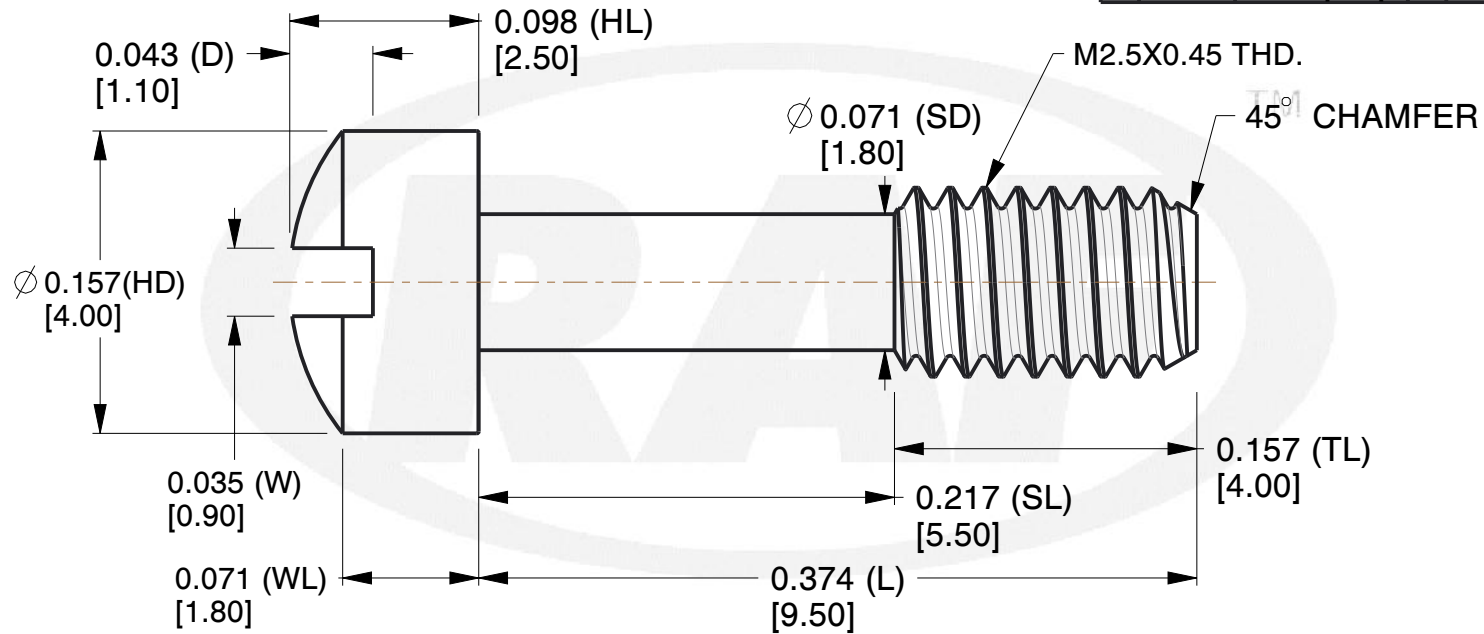

NOTES:

1. Material : Stainless Steel
2. Finish :
3. ASME Y14.5-M - 2009
4. All Drawing Dimensions are in Inches [mm]
5. Unless otherwise specified; Edge Breaks, Radii or Countersinks 0.005-0.015

95 Silvermine Rd., Seymour CT 06483
Tel: 203-888-2133, Fax: 203-888-9860

This Drawing is the Property of RAF.
It contains confidential, proprietary information that is RAF property. Do not disclose to or duplicate for others except as authorized by RAF.

TOLERANCES
ALL DIMENSIONS ARE INCHES (UNLESS OTHERWISE SPECIFIED)
METALLIC
LENGTHS < 6 INCHES ± 0.005
LENGTH > 6 INCHES ± 0.010
DIAMETERS: ± 0.005
NON-METALLIC
LENGTH: ± 0.010 DIAMETERS: ± 0.010
INTERNAL THREADS:
MINIMUM THREAD DEPTH

COMPONENT	PANEL SCREW	SCALE
M0276-SS		10.00
CAPTIVE PANEL SCREW STYLE 4		SHEET
		1 of 1

X-ON Electronics

Largest Supplier of Electrical and Electronic Components

Click to view similar products for [Screws & Fasteners](#) category: