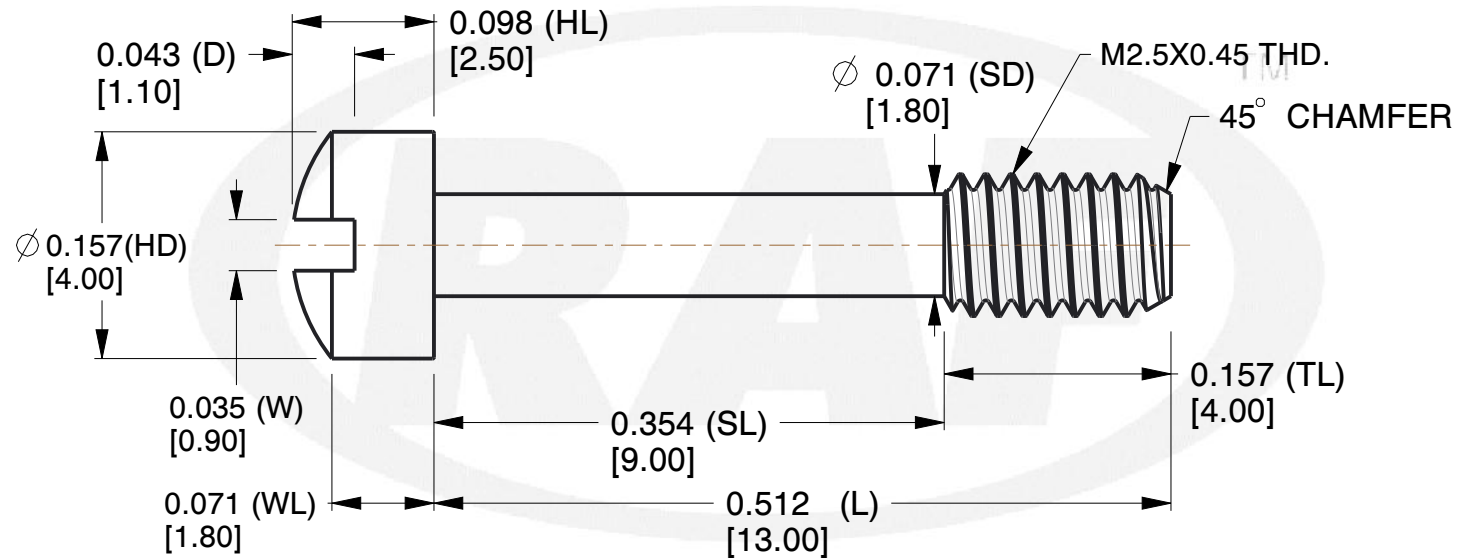

**NOTES:**

1. Material : Stainless Steel
2. Finish :
3. ASME Y14.5-M - 2009
4. All Drawing Dimensions are in Inches [mm]
5. Unless otherwise specified; Edge Breaks, Radii or Countersinks 0.005-0.015

COMPONENT	PANEL SCREW	SCALE
M0278-SS		7.50
CAPTIVE PANEL SCREW STYLE 4		SHEET
		1 of 1

**TOLERANCES**  
ALL DIMENSIONS ARE INCHES (UNLESS OTHERWISE SPECIFIED)  
**METALLIC**  
LENGTHS < 6 INCHES ± 0.005  
LENGTH > 6 INCHES ± 0.010  
DIAMETERS: ± 0.005  
**NON-METALLIC**  
LENGTH: ± 0.010 DIAMETERS: ± 0.010  
**INTERNAL THREADS:**  
MINIMUM THREAD DEPTH