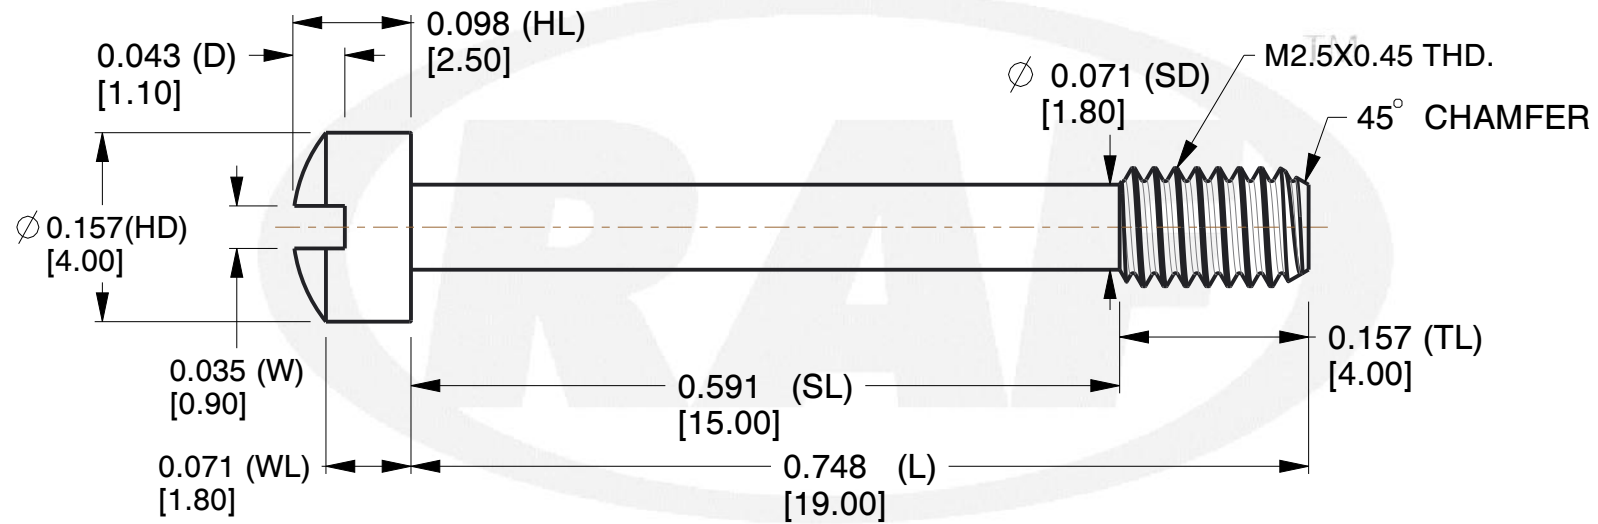

**NOTES:**

1. Material : Stainless Steel
2. Finish :
3. ASME Y14.5-M - 2009
4. All Drawing Dimensions are in Inches [mm]
5. Unless otherwise specified; Edge Breaks, Radii or Countersinks 0.005-0.015

COMPONENT	PANEL SCREW	SCALE
M0282-SS		6.25
CAPTIVE PANEL SCREW STYLE 4		SHEET
		1 of 1

**TOLERANCES**  
ALL DIMENSIONS ARE INCHES (UNLESS OTHERWISE SPECIFIED)  
**METALLIC**  
LENGTHS < 6 INCHES ± 0.005  
LENGTH > 6 INCHES ± 0.010  
DIAMETERS: ± 0.005  
**NON-METALLIC**  
LENGTH: ± 0.010 DIAMETERS: ± 0.010  
**INTERNAL THREADS:**  
MINIMUM THREAD DEPTH