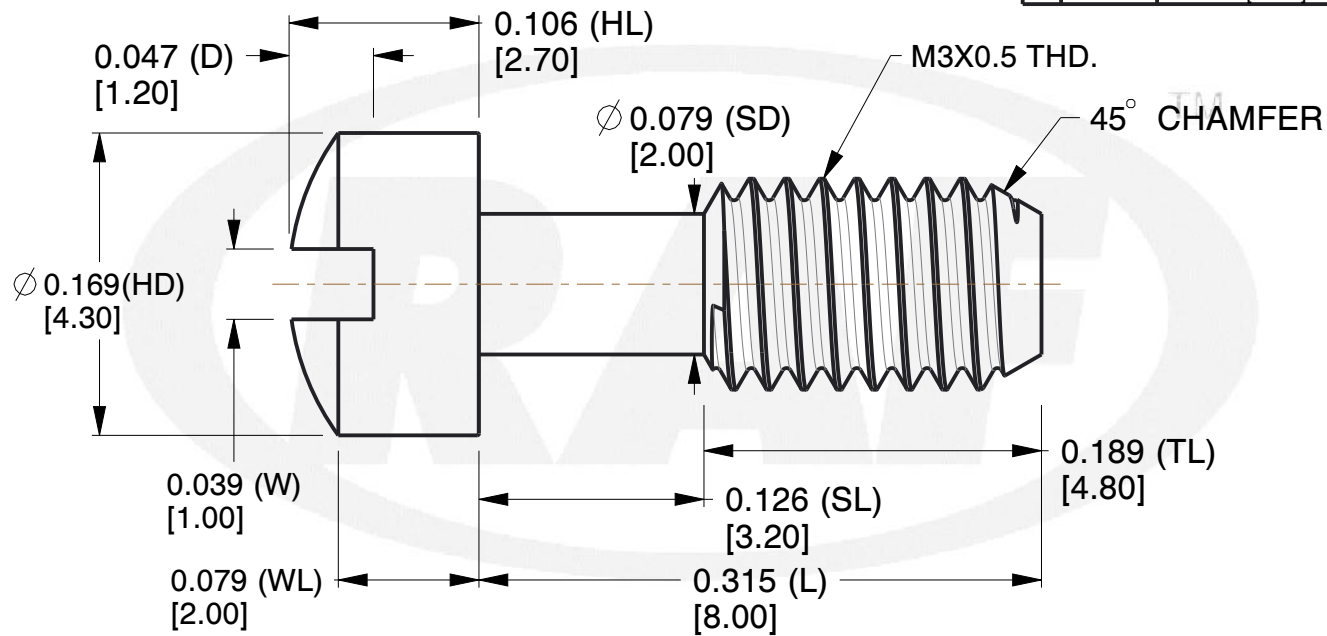

NOTES:

1. Material : Stainless Steel
2. Finish :
3. ASME Y14.5-M - 2009
4. All Drawing Dimensions are in Inches [mm]
5. Unless otherwise specified; Edge Breaks, Radii or Countersinks 0.005-0.015

COMPONENT	PANEL SCREW	SCALE
M0284-SS		9.30
CAPTIVE PANEL SCREW STYLE 4		SHEET
		1 of 1

TOLERANCES
ALL DIMENSIONS ARE INCHES (UNLESS OTHERWISE SPECIFIED)
METALLIC
LENGTHS < 6 INCHES ± 0.005
LENGTH > 6 INCHES ± 0.010
DIAMETERS: ± 0.005
NON-METALLIC
LENGTH: ± 0.010 DIAMETERS: ± 0.010
INTERNAL THREADS:
MINIMUM THREAD DEPTH