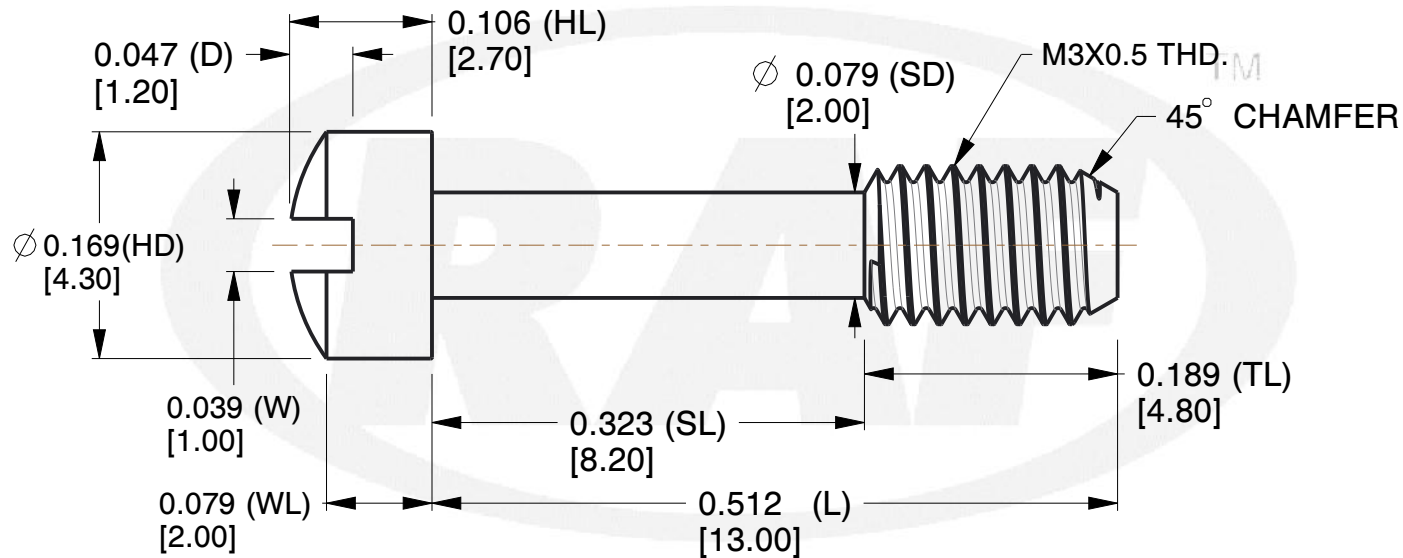

NOTES:

1. Material : Stainless Steel
2. Finish :
3. ASME Y14.5-M - 2009
4. All Drawing Dimensions are in Inches [mm]
5. Unless otherwise specified; Edge Breaks, Radii or Countersinks 0.005-0.015

COMPONENT	PANEL SCREW	SCALE
M0287-SS		6.98
CAPTIVE PANEL SCREW STYLE 4		SHEET
		1 of 1

TOLERANCES
ALL DIMENSIONS ARE INCHES (UNLESS OTHERWISE SPECIFIED)
METALLIC
LENGTHS < 6 INCHES ± 0.005
LENGTH > 6 INCHES ± 0.010
DIAMETERS: ± 0.005
NON-METALLIC
LENGTH: ± 0.010 DIAMETERS: ± 0.010
INTERNAL THREADS:
MINIMUM THREAD DEPTH