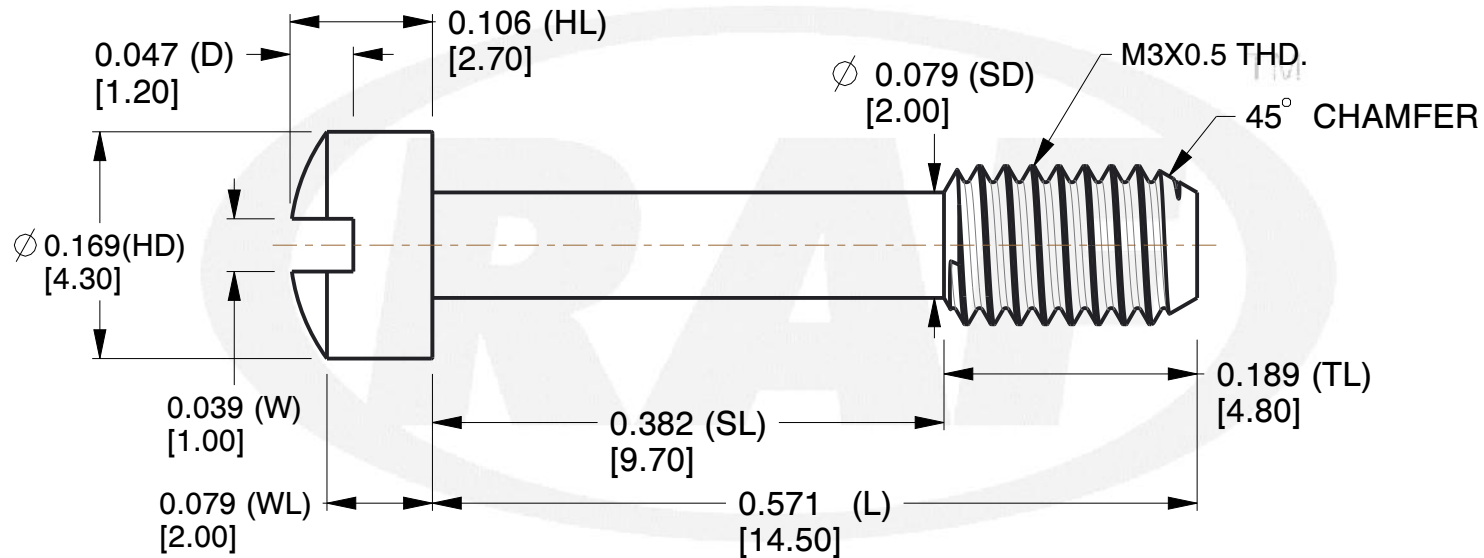

NOTES:

1. Material : Stainless Steel
2. Finish :
3. ASME Y14.5-M - 2009
4. All Drawing Dimensions are in Inches [mm]
5. Unless otherwise specified; Edge Breaks, Radii or Countersinks 0.005-0.015

COMPONENT	PANEL SCREW	SCALE
M0288-SS		6.98
CAPTIVE PANEL SCREW STYLE 4		SHEET
		1 of 1

TOLERANCES
ALL DIMENSIONS ARE INCHES (UNLESS OTHERWISE SPECIFIED)
METALLIC
LENGTHS < 6 INCHES ± 0.005
LENGTH > 6 INCHES ± 0.010
DIAMETERS: ± 0.005
NON-METALLIC
LENGTH: ± 0.010 DIAMETERS: ± 0.010
INTERNAL THREADS:
MINIMUM THREAD DEPTH