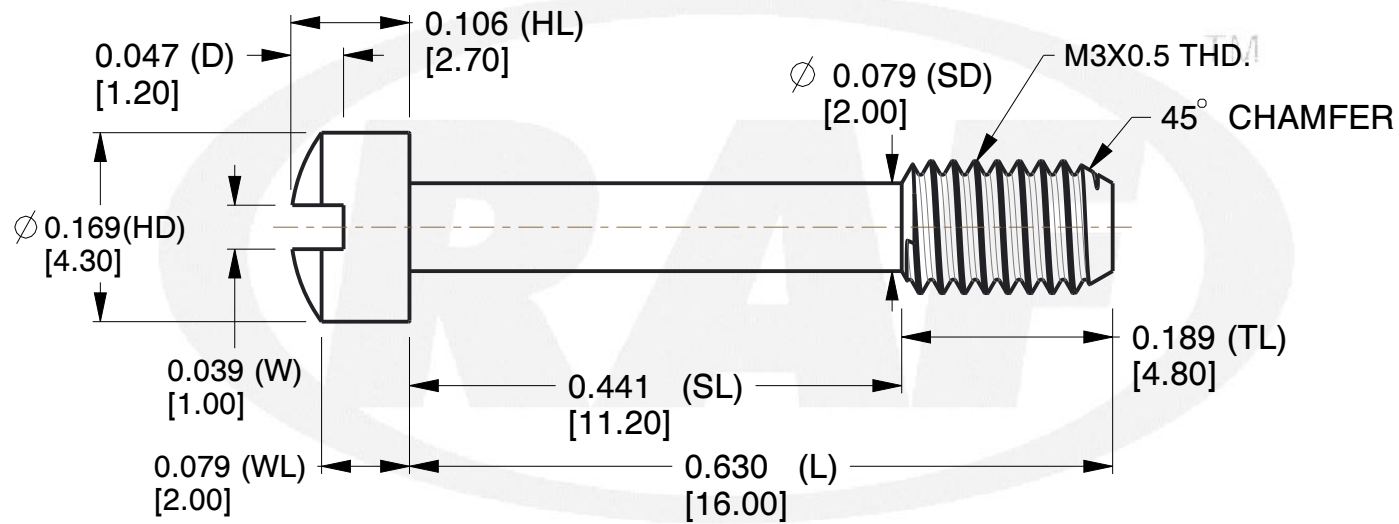

NOTES:

1. Material : Stainless Steel
2. Finish :
3. ASME Y14.5-M - 2009
4. All Drawing Dimensions are in Inches [mm]
5. Unless otherwise specified; Edge Breaks, Radii or Countersinks 0.005-0.015

COMPONENT	PANEL SCREW	SCALE
M0289-SS		5.81
CAPTIVE PANEL SCREW STYLE 4		SHEET
		1 of 1

TOLERANCES
ALL DIMENSIONS ARE INCHES (UNLESS OTHERWISE SPECIFIED)
METALLIC
LENGTHS < 6 INCHES ± 0.005
LENGTH > 6 INCHES ± 0.010
DIAMETERS: ± 0.005
NON-METALLIC
LENGTH: ± 0.010 DIAMETERS: ± 0.010
INTERNAL THREADS:
MINIMUM THREAD DEPTH