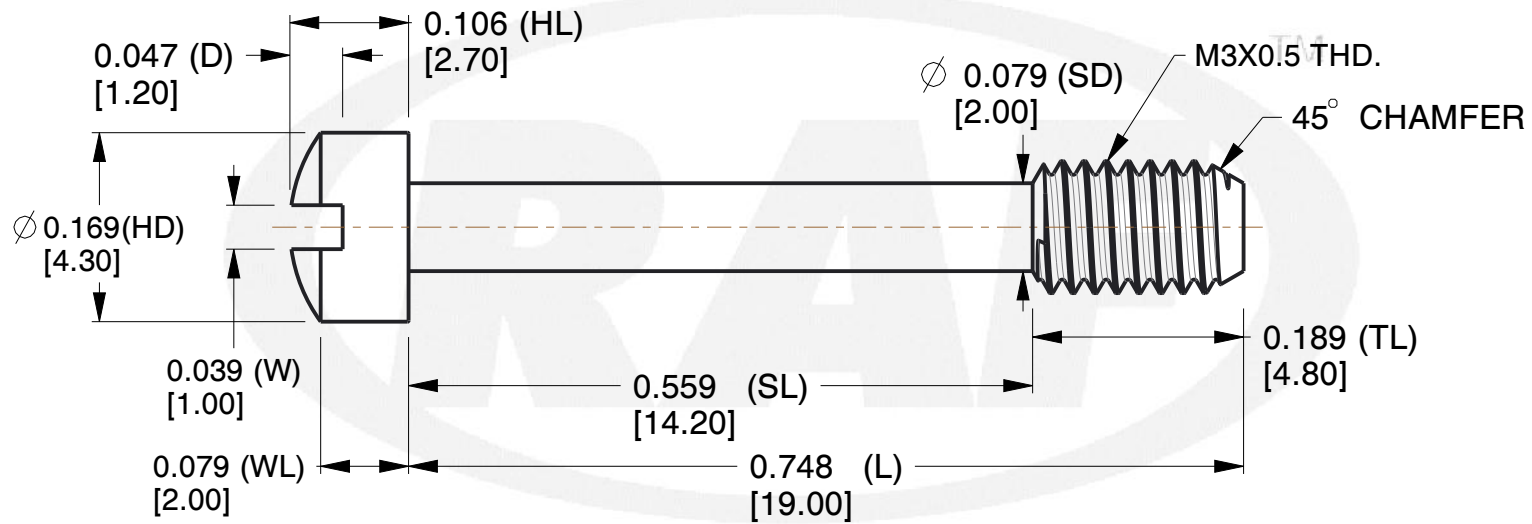

NOTES:

1. Material : Stainless Steel
2. Finish :
3. ASME Y14.5-M - 2009
4. All Drawing Dimensions are in Inches [mm]
5. Unless otherwise specified; Edge Breaks, Radii or Countersinks 0.005-0.015

COMPONENT	PANEL SCREW	SCALE
M0291-SS		5.81
CAPTIVE PANEL SCREW STYLE 4		SHEET
		1 of 1

TOLERANCES
ALL DIMENSIONS ARE INCHES (UNLESS OTHERWISE SPECIFIED)
METALLIC
LENGTHS < 6 INCHES ± 0.005
LENGTH > 6 INCHES ± 0.010
DIAMETERS: ± 0.005
NON-METALLIC
LENGTH: ± 0.010 DIAMETERS: ± 0.010
INTERNAL THREADS:
MINIMUM THREAD DEPTH