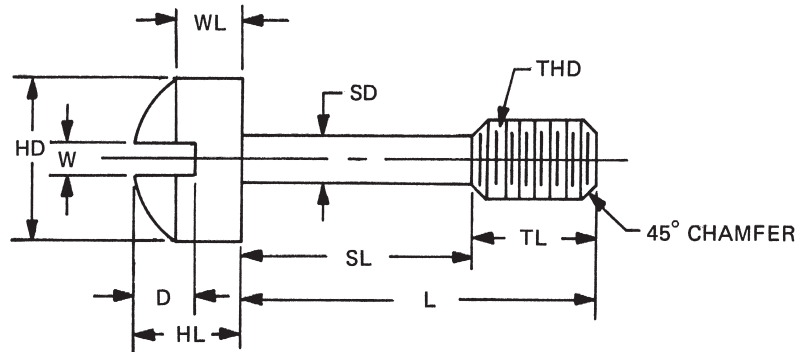

# CAPTIVE PANEL SCREW – STYLE 4

Available with thread locking products, see page vii

MATERIAL	CODE	RoHS
Brass	B	YES
Stainless Steel	SS	YES
Steel	S	YES

See page 6M for finish codes  
For non-standard parts contact Sales Office

PART NO.	THREAD	H.D. ± 0.2	H.L. + 0.0 - 0.4	L. ± 0.5	T.L. ± 0.3	S.D. ± 0.15	S.L. ± 0.3	W.L. + 0.0 - 0.3	W. + 0.0 - 0.3	D. + 0.0 - 0.4
<b>M0296</b>	M3.5x0.6	5.5	3.3	8	5.5	2.4	2.5	2.4	1.2	1.5
<b>M0297</b>				9.5			4			
<b>M0298</b>				11			5.5			
<b>M0299</b>				13			7.5			
<b>M0300</b>				14.5			9			
<b>M0301</b>				16			10.5			
<b>M0302</b>				17.5			12			
<b>M0303</b>				19			13.5			
<b>M0304</b>				20.5			15			
<b>M0305</b>				22			16.5			
<b>M0306</b>				24			18.5			
<b>M0307</b>	25.5	20								
<b>M0308</b>	M4x0.7	6.4	4	8	5.5	3	2.5	2.9	1.4	1.8
<b>M0309</b>				9.5			4			
<b>M0310</b>				11			5.5			
<b>M0311</b>				13			7.5			
<b>M0312</b>				14.5			9			
<b>M0313</b>				16			10.5			
<b>M0314</b>				17.5			12			
<b>M0315</b>				19			13.5			
<b>M0316</b>				20.5			15			
<b>M0317</b>				22			16.5			
<b>M0318</b>				24			18.5			
<b>M0319</b>				25.5			20			
<b>M0320</b>				27			21.5			
<b>M0321</b>				28.5			23			
<b>M0322</b>				30.5			25			
<b>M0323</b>	32	26.5								