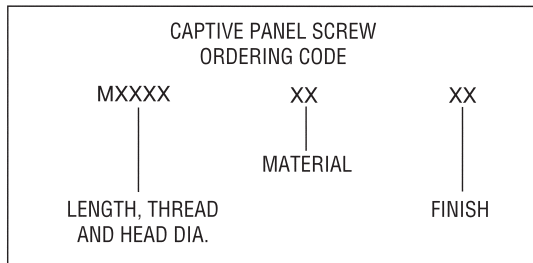

# CAPTIVE PANEL SCREW – STYLE 4

Available with thread locking products, see page vii

MATERIAL	CODE	RoHS
Brass	B	YES
Stainless Steel	SS	YES
Steel	S	YES

See page 6M for finish codes  
For non-standard parts contact Sales Office

PART NO.	THREAD	H.D. ± 0.2	H.L. + 0.0 - 0.4	L. ± 0.5	T.L. ± 0.3	S.D. ± 0.15	S.L. ± 0.3	W.L. + 0.0 - 0.3	W. + 0.0 - 0.3	D. + 0.0 - 0.4
<b>M0296</b>	M3.5x0.6	5.5	3.3	8	5.5	2.4	2.5	2.4	1.2	1.5
<b>M0297</b>				9.5			4			
<b>M0298</b>				11			5.5			
<b>M0299</b>				13			7.5			
<b>M0300</b>				14.5			9			
<b>M0301</b>				16			10.5			
<b>M0302</b>				17.5			12			
<b>M0303</b>				19			13.5			
<b>M0304</b>				20.5			15			
<b>M0305</b>				22			16.5			
<b>M0306</b>				24			18.5			
<b>M0307</b>	25.5	20								
<b>M0308</b>	M4x0.7	6.4	4	8	5.5	3	2.5	2.9	1.4	1.8
<b>M0309</b>				9.5			4			
<b>M0310</b>				11			5.5			
<b>M0311</b>				13			7.5			
<b>M0312</b>				14.5			9			
<b>M0313</b>				16			10.5			
<b>M0314</b>				17.5			12			
<b>M0315</b>				19			13.5			
<b>M0316</b>				20.5			15			
<b>M0317</b>				22			16.5			
<b>M0318</b>				24			18.5			
<b>M0319</b>				25.5			20			
<b>M0320</b>				27			21.5			
<b>M0321</b>				28.5			23			
<b>M0322</b>				30.5			25			
<b>M0323</b>	32	26.5								