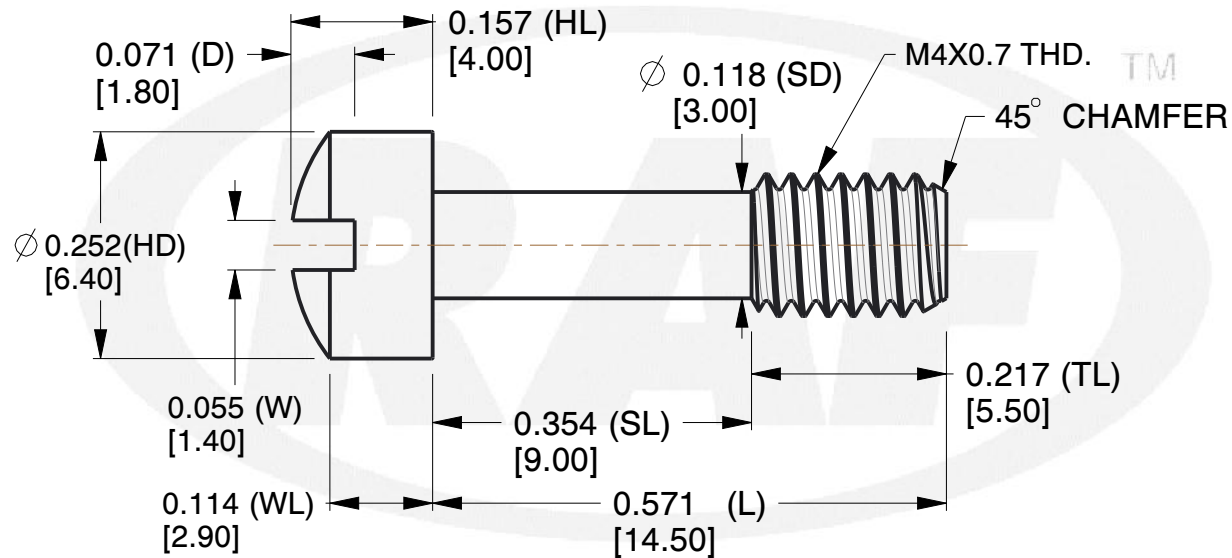

**NOTES:**

1. Material : Stainless Steel
2. Finish :
3. ASME Y14.5-M - 2009
4. All Drawing Dimensions are in Inches [mm]
5. Unless otherwise specified; Edge Breaks, Radii or Countersinks 0.005-0.015

COMPONENT	PANEL SCREW	SCALE
M0312-SS		4.69
CAPTIVE PANEL SCREW STYLE 4		SHEET
		1 of 1

**TOLERANCES**  
ALL DIMENSIONS ARE INCHES (UNLESS OTHERWISE SPECIFIED)  
**METALLIC**  
LENGTHS < 6 INCHES ± 0.005  
LENGTH > 6 INCHES ± 0.010  
DIAMETERS: ± 0.005  
**NON-METALLIC**  
LENGTH: ± 0.010 DIAMETERS: ± 0.010  
**INTERNAL THREADS:**  
MINIMUM THREAD DEPTH