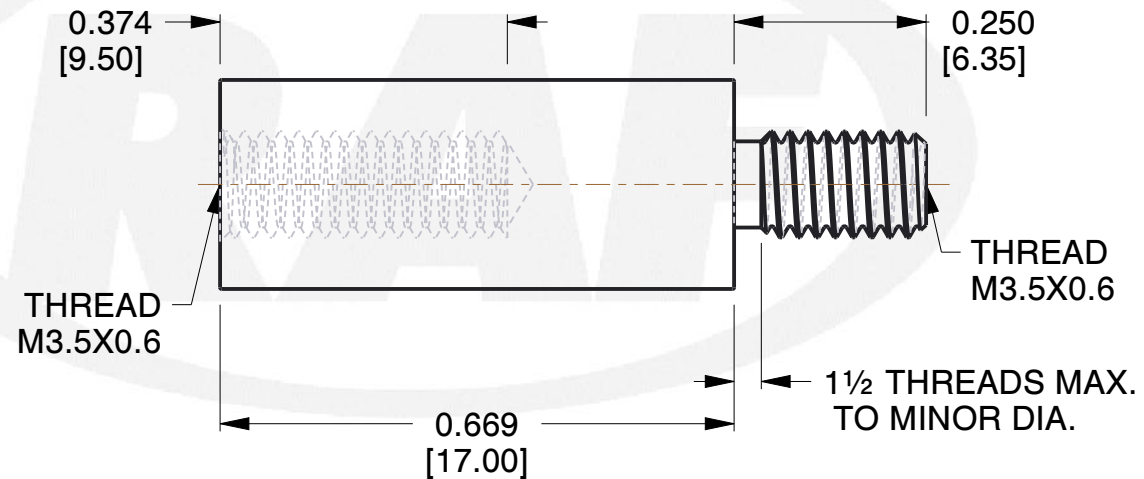

REV	CHANGE	DATE	DRN	CHK
	Drawn	02/08/17	SJ	T

**NOTES:**

1. Material : Nylon
2. Finish :
3. ASME Y14.5M - 2009
4. All Drawing Dimensions are in Inches [mm]
5. Unless otherwise specified; Edge Breaks, Radii or Countersinks 0.005-0.015

COMPONENT	STANDOFFS
M2152-3506-N	SCALE
6 MM HEX MALE-FEMALE STANDOFFS	4.00
	SHEET
	1 of 1

95 Silvermine Rd., Seymour CT 06483  
Tel: 203-888-2133, Fax: 203-888-9860

This Drawing is the Property of RAF.  
It contains confidential, proprietary information that is RAF property. Do not disclose to or duplicate for others except as authorized by RAF.

**TOLERANCES**  
ALL DIMENSIONS ARE INCHES (UNLESS OTHERWISE SPECIFIED)  
**METALLIC**  
LENGTHS <math>\leq 6</math> INCHES  $\pm 0.005</math>  
LENGTH > 6 INCHES  $\pm 0.010</math>  
DIAMETERS:  $\pm 0.005</math>  
**NON-METALLIC**  
LENGTH:  $\pm 0.010</math> DIAMETERS:  $\pm 0.010</math>  
**INTERNAL THREADS:**  
MINIMUM THREAD DEPTH$$$$$