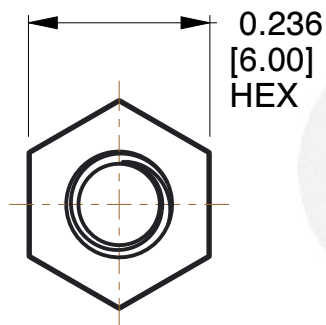

REV	CHANGE	DATE	DRN	CHK
	Drawn	02/08/17	SJ	T

**NOTES:**

1. Material : Nylon
2. Finish :
3. ASME Y14.5M - 2009
4. All Drawing Dimensions are in Inches [mm]
5. Unless otherwise specified; Edge Breaks, Radii or Countersinks 0.005-0.015

COMPONENT	STANDOFFS
M2152-3506-N	SCALE
6 MM HEX MALE-FEMALE STANDOFFS	4.00
	SHEET
	1 of 1

95 Silvermine Rd., Seymour CT 06483  
Tel: 203-888-2133, Fax: 203-888-9860

This Drawing is the Property of RAF.  
It contains confidential, proprietary information that is RAF property. Do not disclose to or duplicate for others except as authorized by RAF.

**TOLERANCES**  
ALL DIMENSIONS ARE INCHES (UNLESS OTHERWISE SPECIFIED)  
**METALLIC**  
LENGTHS <math>\leq 6</math> INCHES  $\pm 0.005</math>  
LENGTH > 6 INCHES  $\pm 0.010</math>  
DIAMETERS:  $\pm 0.005</math>  
**NON-METALLIC**  
LENGTH:  $\pm 0.010</math> DIAMETERS:  $\pm 0.010</math>  
**INTERNAL THREADS:**  
MINIMUM THREAD DEPTH$$$$$