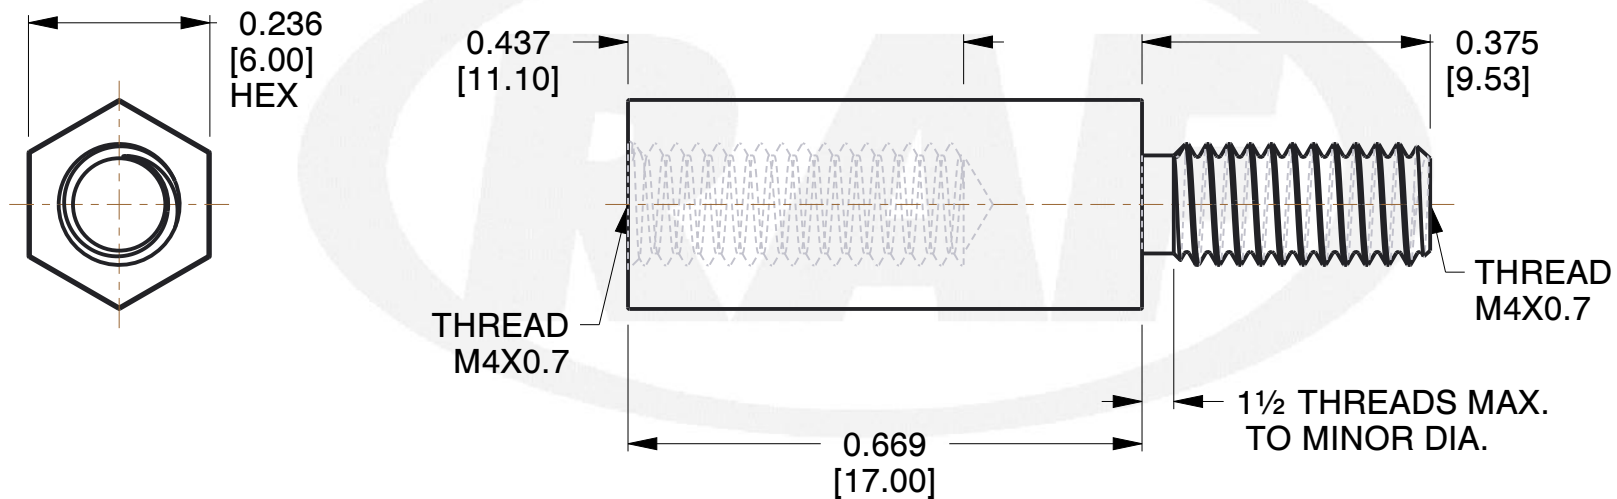

| REV | CHANGE | DATE | DRN | CHK |
|-----|--------|----------|-----|-----|
| | Drawn | 02/08/17 | SJ | T |

NOTES:

1. Material : Aluminum
2. Finish :
3. ASME Y14.5M - 2009
4. All Drawing Dimensions are in Inches [mm]
5. Unless otherwise specified; Edge Breaks, Radii or Countersinks 0.005-0.015

| COMPONENT | STANDOFFS |
|--------------------------------|-----------|
| M2152-4007-AL | SCALE |
| 6 MM HEX MALE-FEMALE STANDOFFS | 4.00 |
| | SHEET |
| | 1 of 1 |

95 Silvermine Rd., Seymour CT 06483
Tel: 203-888-2133, Fax: 203-888-9860

This Drawing is the Property of RAF.
It contains confidential, proprietary information that is RAF property. Do not disclose to or duplicate for others except as authorized by RAF.

TOLERANCES
ALL DIMENSIONS ARE INCHES (UNLESS OTHERWISE SPECIFIED)
METALLIC
LENGTHS ≤ 6 INCHES ± 0.005
LENGTH > 6 INCHES ± 0.010
DIAMETERS: ± 0.005
NON-METALLIC
LENGTH: ± 0.010 DIAMETERS: ± 0.010
INTERNAL THREADS:
MINIMUM THREAD DEPTH