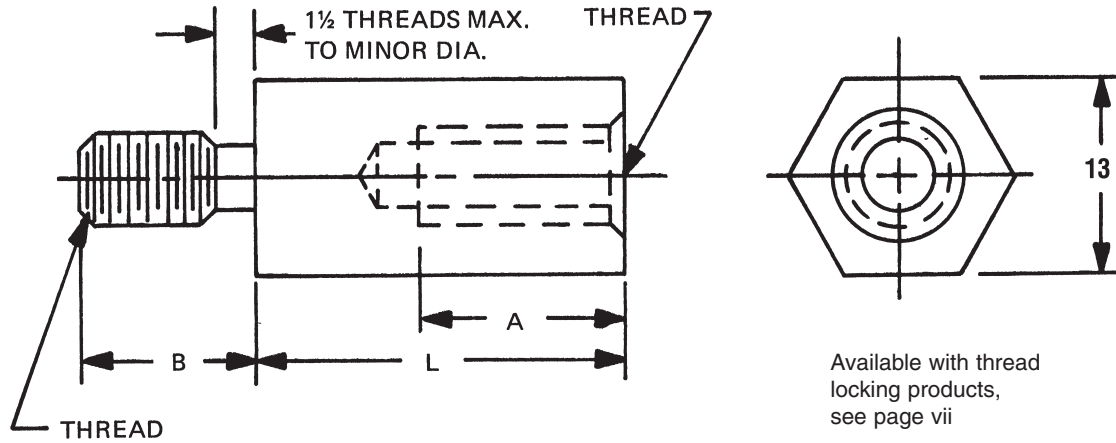

13mm HEX MALE-FEMALE STANDOFFS

Available with thread locking products, see page vii

MINIMUM THREAD DEPTH "A"																
THREAD	BODY LENGTH "L"															
	5	6	7	8	9	10	11	12	13	14	15	16	17	18	19	20
M5x0.8	.6	1.6	2.6	3.6	4.6	5.6	6.6	7.6	8.6	9.6	10.6	11.6	12.6			
M6x1			1.2	2.2	3.2	4.2	5.2	6.2	7.2	8.2	9.2	10.2	11.2	12.2	13.2	
M8x1.25				1.5	2.5	3.5	4.5	5.5	6.5	7.5	8.5	9.5	10.5	11.5	12.5	13.5

LENGTH	PART NO.
20	M2275
21	M2276
22	M2277
23	M2278
24	M2279
25	M2280
28	M2281
31	M2282
34	M2283
37	M2284
40	M2285
43	M2286
46	M2287
49	M2288
52	M2289

THREAD	CODE	LENGTH	
		"A"	"B"
M5x0.8	5008	12.7	9.53
M6x1	6010	15.0	12.7
M8x1.25	8012	15.0	12.7