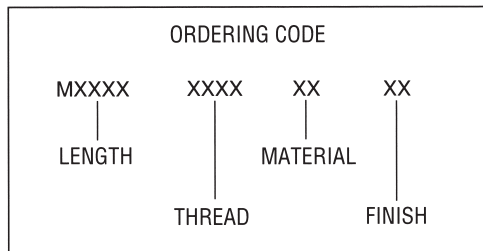

13mm HEX MALE-FEMALE STANDOFFS

Available with thread locking products, see page vii

MINIMUM THREAD DEPTH "A"																
THREAD	BODY LENGTH "L"															
	5	6	7	8	9	10	11	12	13	14	15	16	17	18	19	20
M5x0.8	.6	1.6	2.6	3.6	4.6	5.6	6.6	7.6	8.6	9.6	10.6	11.6	12.6			
M6x1			1.2	2.2	3.2	4.2	5.2	6.2	7.2	8.2	9.2	10.2	11.2	12.2	13.2	
M8x1.25				1.5	2.5	3.5	4.5	5.5	6.5	7.5	8.5	9.5	10.5	11.5	12.5	13.5

LENGTH	PART NO.
20	M2275
21	M2276
22	M2277
23	M2278
24	M2279
25	M2280
28	M2281
31	M2282
34	M2283
37	M2284
40	M2285
43	M2286
46	M2287
49	M2288
52	M2289

THREAD	CODE	LENGTH	
		"A"	"B"
M5x0.8	5008	12.7	9.53
M6x1	6010	15.0	12.7
M8x1.25	8012	15.0	12.7