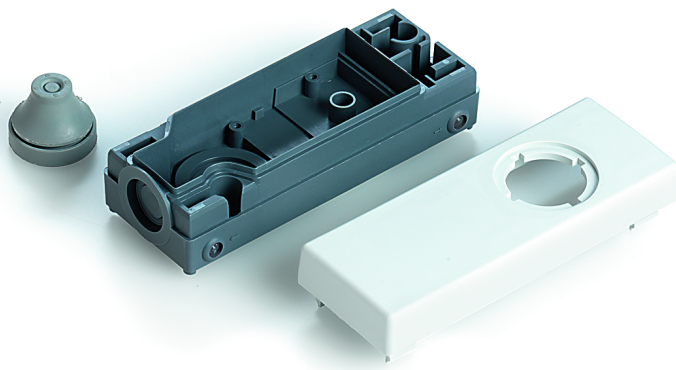

RAFIX 22 FS - E-Box modular - housing grey for pushbuttons, max. 35 V

1.20.810.308/0000

General information

Color of housing cap	grey
----------------------	------

Dimensions

Dimensions	109 x 40 x 27 mm
Mounting hole	22.3 mm

Mechanical design

Cable attachment	side M16
------------------	----------

Other specifications

Protection as per EN 60529	IP65
Protection class	II
Temperature range	as per IEC 60947-5-1, depending on actuators used
ROHS compliant	yes
REACH compliant	yes

Cable attachment bottom

X-ON Electronics

Largest Supplier of Electrical and Electronic Components

Click to view similar products for [Switch Cases / Switch Covers](#) category:

Click to view products by [RAFI](#) manufacturer: