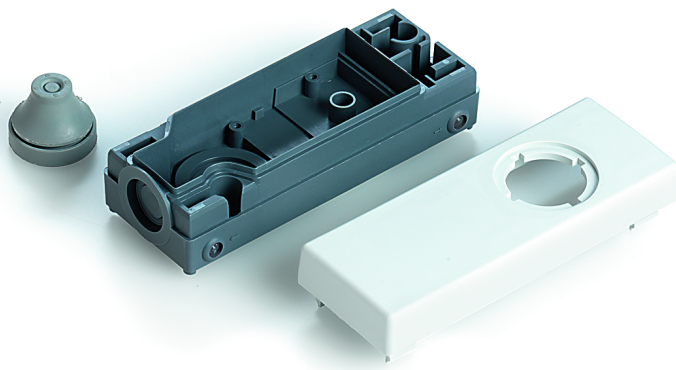

RAFIX 22 FS - E-Box modular - housing grey, for pushbuttons, max. 35 V

1.20.810.309/0000

General information

Color of housing cap	grey
----------------------	------

Dimensions

Dimensions	109 x 40 x 27 mm
Mounting hole	22.3 mm

Mechanical design

Cable attachment	bottom M20
------------------	------------

Other specifications

Protection as per EN 60529	IP65
Protection class	II
Temperature range	as per IEC 60947-5-1, depending on actuators used
ROHS compliant	yes
REACH compliant	yes

Cable attachment bottom

X-ON Electronics

Largest Supplier of Electrical and Electronic Components

Click to view similar products for [Switch Cases / Switch Covers](#) category:

Click to view products by [Rafi](#) manufacturer: