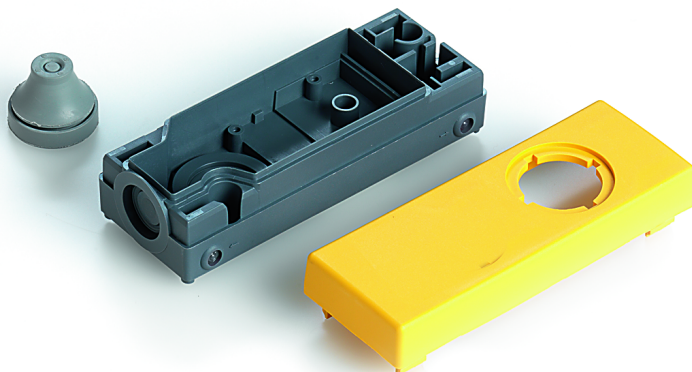

RAFIX 22 FS - E-Box modular - housing yellow for Emergency-stop pushbuttons, max. 35 V

1.20.810.310/0000

General information

Color of housing cap	yellow
----------------------	--------

Dimensions

Dimensions	109 x 40 x 27 mm
Mounting hole	22.3 mm

Mechanical design

Cable attachment	side M16
------------------	----------

Other specifications

Protection as per EN 60529	IP65
Protection class	II
Temperature range	as per IEC 60947-5-1, depending on actuators used
ROHS compliant	yes
REACH compliant	yes

Cable attachment bottom

X-ON Electronics

Largest Supplier of Electrical and Electronic Components

Click to view similar products for [Switch Cases / Switch Covers](#) category:

Click to view products by [Rafi](#) manufacturer: