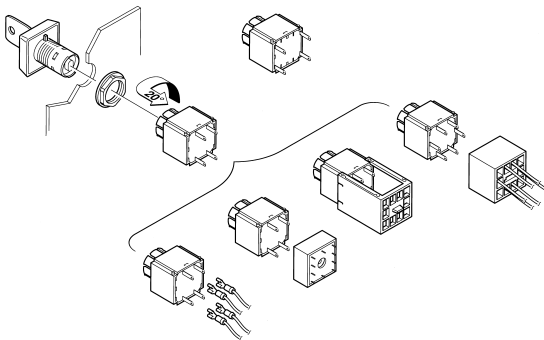

Panel cut-out