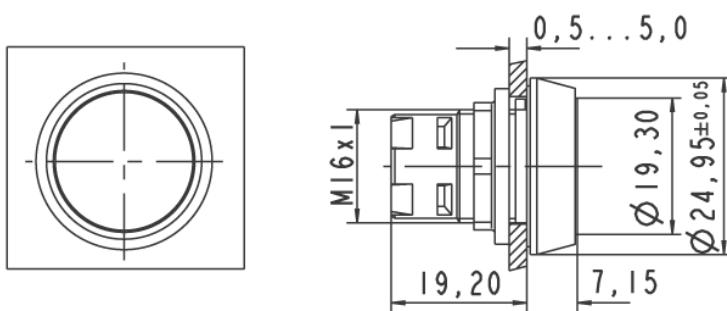

Panel cut-out