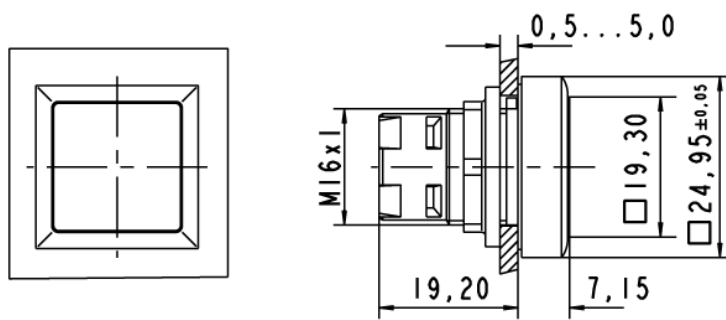

Panel cut-out