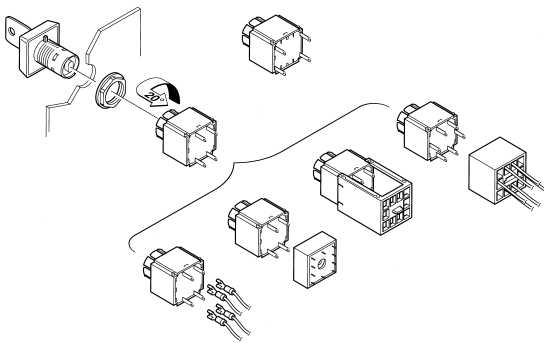

Panel cut-out