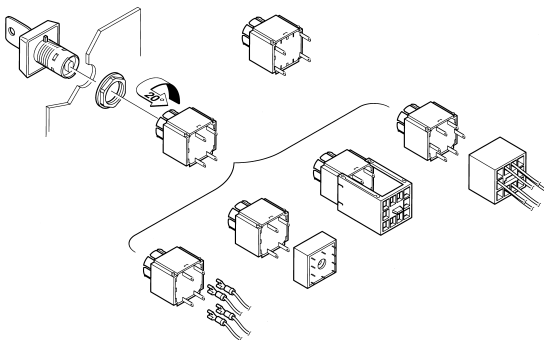

Panel cut-out