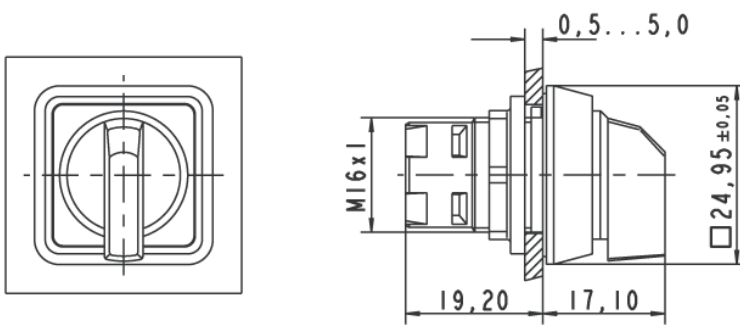

Panel cut-out