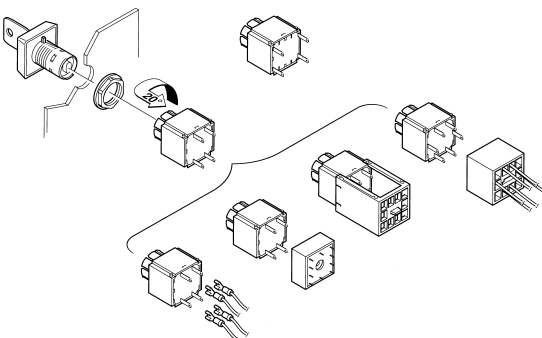

Panel cut-out