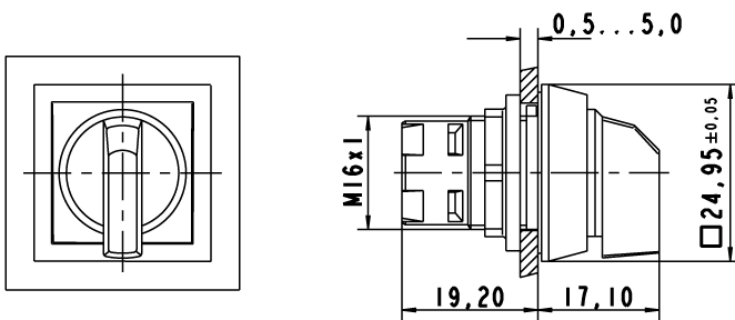

Panel cut-out