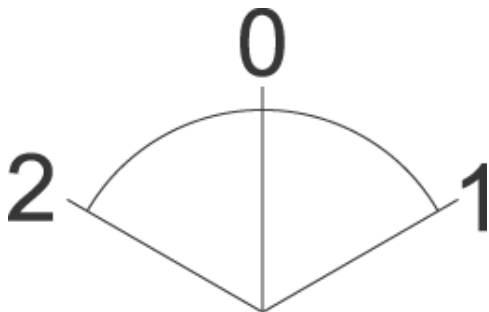

Panel cut-out