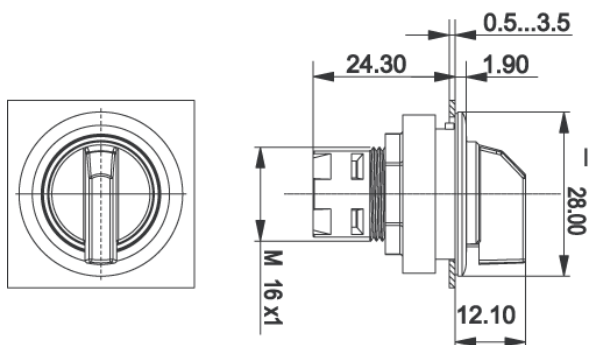

**Dimensions**

Collar dimensions	ø 28 mm
Overall height	12.1 mm
Mounting depth with contact block	50 mm
Key grid	30 x 30 mm
Mounting hole	ø 22.3 mm

**Mechanical design**

Mounting	ring nut
Contact function	latching
Illumination	yes
Rotating angle	1 x 90°, form L

**Mechanical characteristics**

Torque max.	1.3 Nm
-------------	--------

**Electrical characteristics**

Protection class	-
------------------	---

**Other specifications**

Operating life (operations)	30.000 cycle
Degree of protection from front side	IP65 (DIN EN 60529)
Operation temperature min.	-25 °C
Ambient temp. operating max. without lamp / LED	+70 °C
Ambient temp. operating max. with lamp /LED	+55 °C
Storage temperature min.	-40 °C
Storage temperature max.	+85 °C
Environmental resistance	acc. to IEC 60068-2-14, -30, -33 and -78
ROHS compliant	yes
REACH compliant	yes

Panel cut-out to IEC 60947-5-1