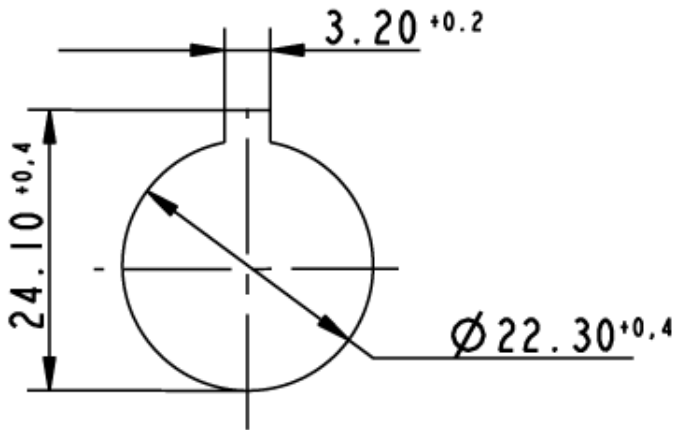

Panel cut-out to IEC 60947-5-1