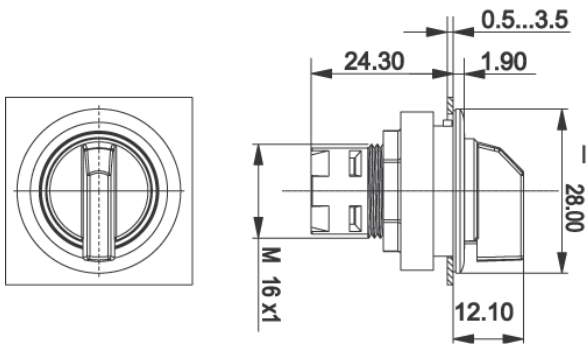

Panel cut-out to IEC 60947-5-1