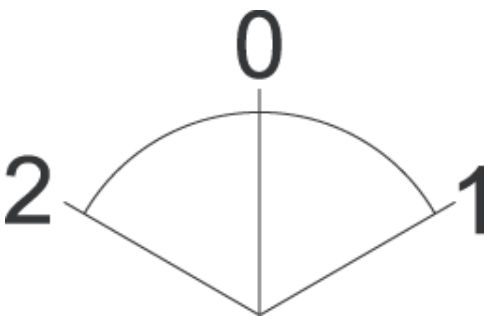

Panel cut-out to IEC 60947-5-1