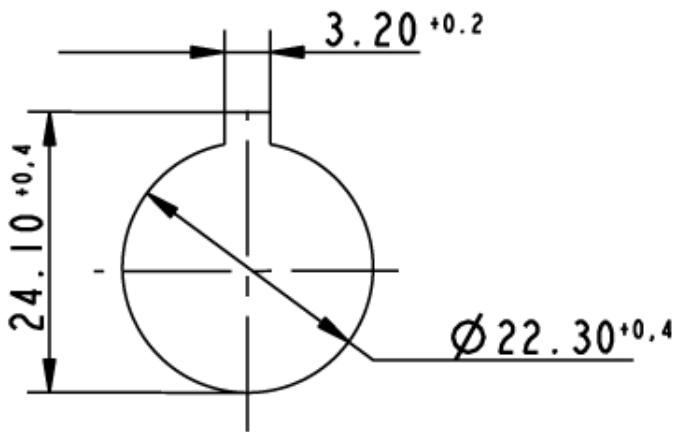

Panel cut-out to IEC 60947-5-1