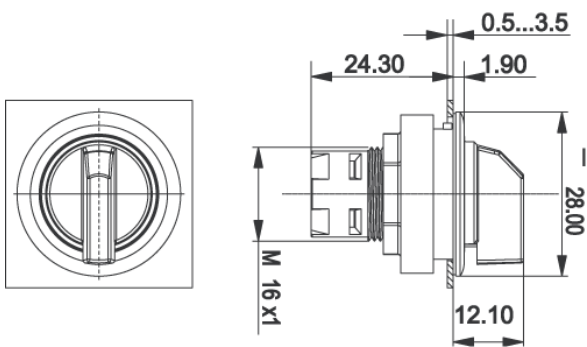

**Dimensions**

Collar dimensions	ø 28 mm
Overall height	12.1 mm
Mounting depth with contact block	50 mm
Key grid	30 x 30 mm
Mounting hole	ø 22.3 mm

**Mechanical design**

Mounting	ring nut
Contact function	latching
Illumination	yes
Rotating angle	2 x 60°

**Mechanical characteristics**

Torque max.	1.3 Nm
-------------	--------

**Electrical characteristics**

Protection class	-
------------------	---

**Other specifications**

Operating life (operations)	30.000 cycle
Degree of protection from front side	IP65 (DIN EN 60529)
Operation temperature min.	-25 °C
Ambient temp. operating max. without lamp / LED	+70 °C
Ambient temp. operating max. with lamp /LED	+55 °C
Storage temperature min.	-40 °C
Storage temperature max.	+85 °C
Environmental resistance	acc. to IEC 60068-2-14, -30, -33 and -78
ROHS compliant	yes
REACH compliant	yes

Panel cut-out to IEC 60947-5-1