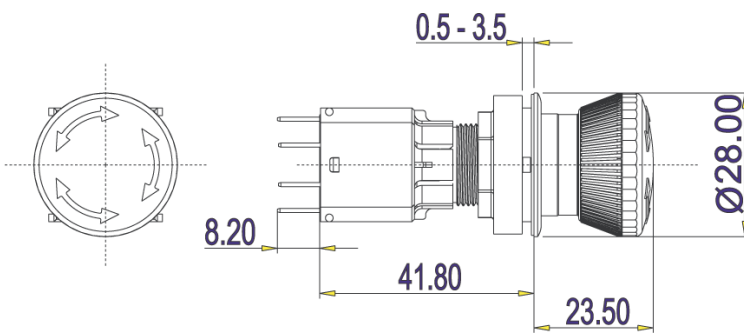

Panel cut-out to IEC 60947-5-1