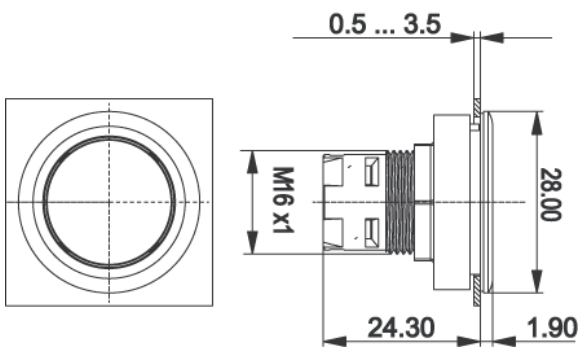

Panel cut-out to IEC 60947-5-1