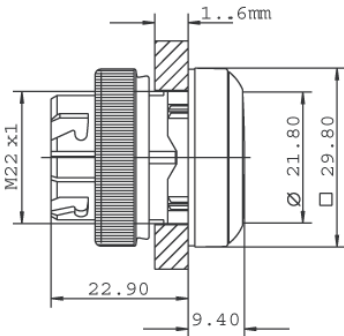

Panel cut-out to IEC 60947-5-1