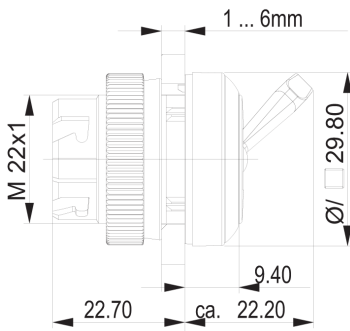

Panel cut-out to IEC 60947-5-1