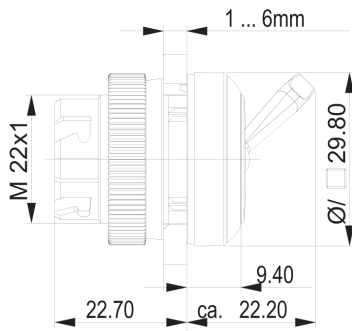

Panel cut-out to IEC 60947-5-1