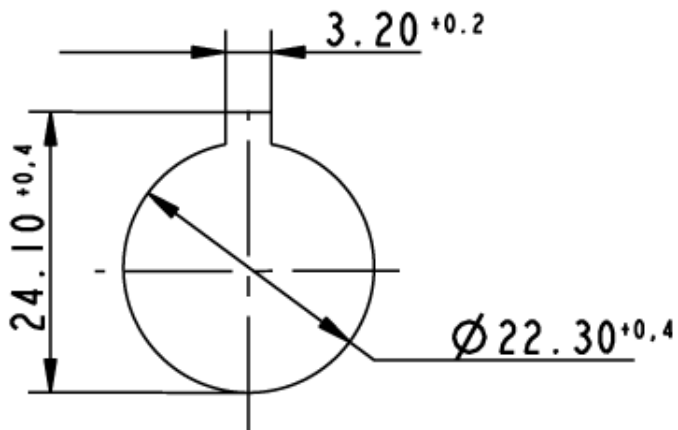

Panel cut-out to IEC 60947-5-1