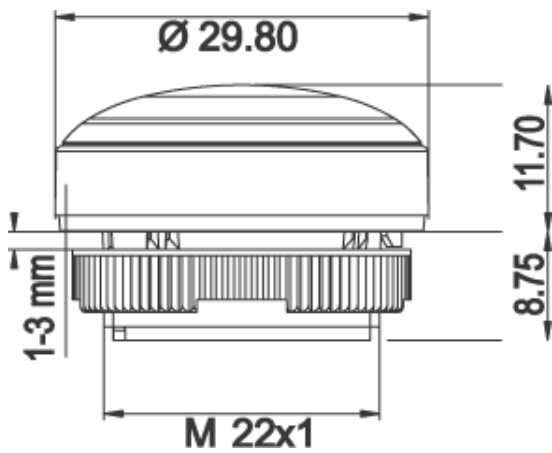

Panel cut-out to IEC 60947-5-1