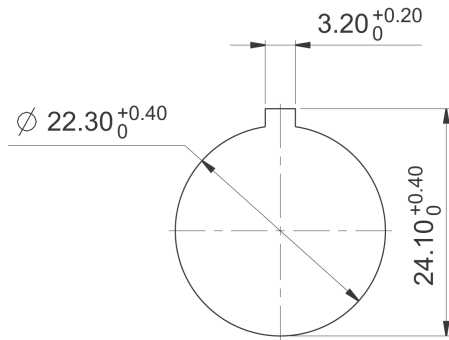

Panel cut-out to IEC 60947-5-1