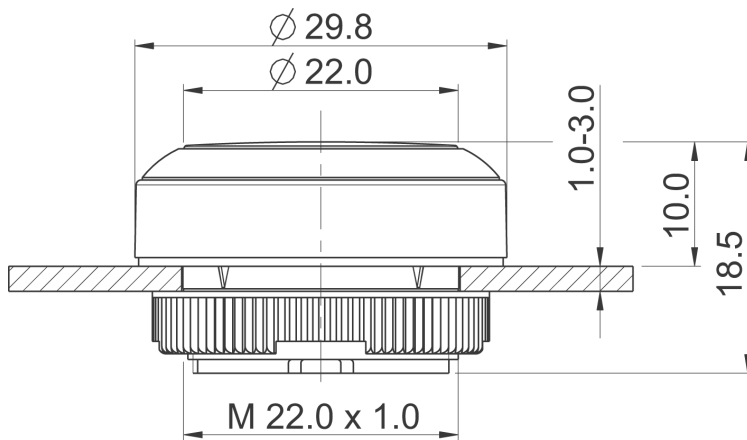

Panel cut-out to IEC 60947-5-1