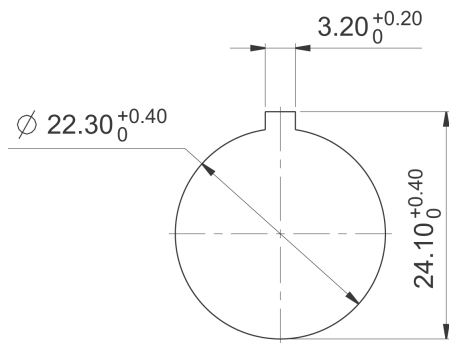

Panel cut-out to IEC 60947-5-1