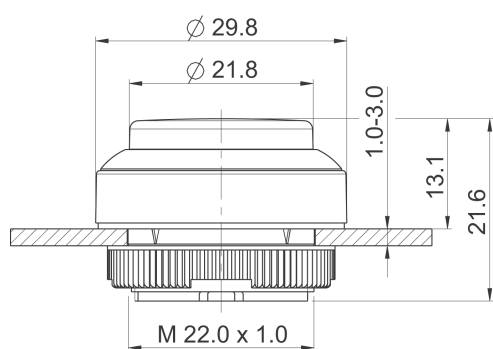

Panel cut-out to IEC 60947-5-1