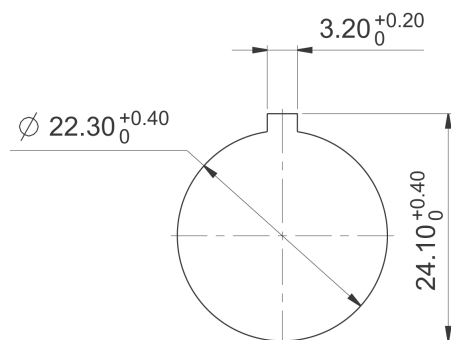

Panel cut-out to IEC 60947-5-1