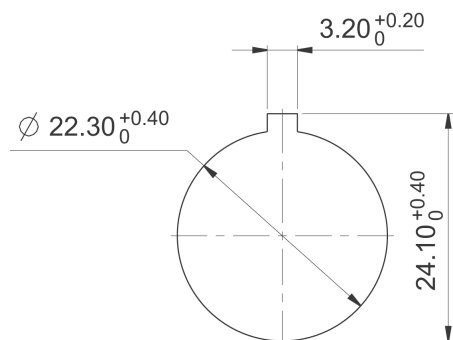

Panel cut-out to IEC 60947-5-1