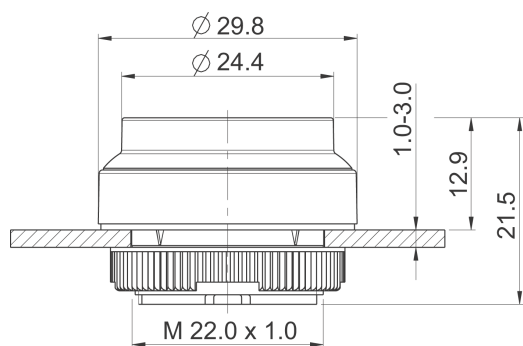

Panel cut-out to IEC 60947-5-1