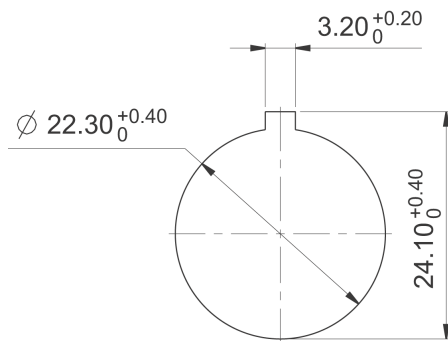

Panel cut-out to IEC 60947-5-1