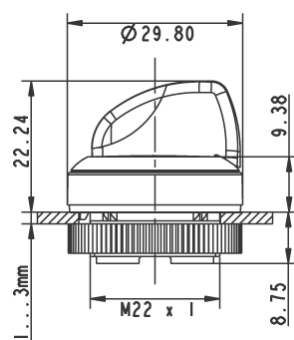

Panel cut-out to IEC 60947-5-1