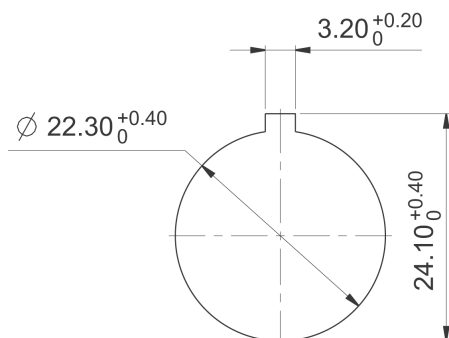

RAFIX 22 FSR - Emergency stop pushbutton, plastic mushroom, non-illuminated

1.30.283.601/0300

General information

Form of lens	conical mushroom form
Color of lens	red
Form of collar	round

Dimensions

Mushroom Diameter	37.5 mm
Overall height	41.1 mm
Mounting hole	22.3 mm
Key grid	40 x 40 mm

Mechanical design

Mounting	Metal threaded rings
Contact function	latching
Reset	by pulling
Illuminability	no
Torque for nut ring	1.2 Nm

Mechanical characteristics

Robustness max.	100 N

Other specifications

Degree of protection from front side	IP65 (DIN EN 60529)
Ambient temp. operating min.	-40 °C
Ambient temp. operating max.	+85 °C
Storage temperature min.	-40 °C
Storage temperature max.	+85 °C
Environmental resistance	acc. to IEC 60068-2-14, -30, -33 and -78
Salt spray	IEC 600 68-2-11
ROHS compliant	yes
REACH compliant	yes

Panel cut-out to IEC 60947-5-1