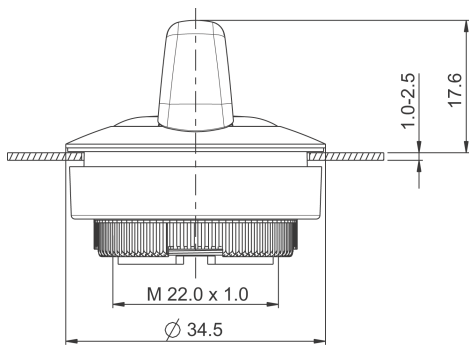

**RAFIX 30 FS<sup>+</sup> - Selector switch, latching, Rotating angles 2 x 60°****1.30.292.302/2200****General information**

Actuator	handle
Marking of handle	translucent white
Front ring	stainless steel
Form of collar	round

**Dimensions**

Dimensions of collar	ø 34.5 mm
Overall height	17.43 mm
Mounting hole	30.3 mm
Key grid	min. 35 x 35 mm

**Mechanical design**

Mounting	threaded ring + adapter
Contact function	latching
Illuminability	yes
Rotating angle	2 x 60°
Torque for nut ring	1.2 Nm

**Mechanical characteristics**

Torque max.	1.5 Nm
-------------	--------

**Other specifications**

Ambient temp. operating min.	-25 °C
Ambient temp. operating max.	+70 °C
Operating life (operations)	500,000 momentary / 300,000 latching cycle
Operating life (operations)	650,000 momentary / 400,000 latching cycle
Degree of protection from front side	IP65 (DIN EN 60529)
Storage temperature min.	-40 °C
Storage temperature max.	+80 °C
Environmental resistance	acc. to IEC 60068-2-14, -30, -33 and -78
Salt spray	IEC 600 68-2-11
ROHS compliant	yes
REACH compliant	yes