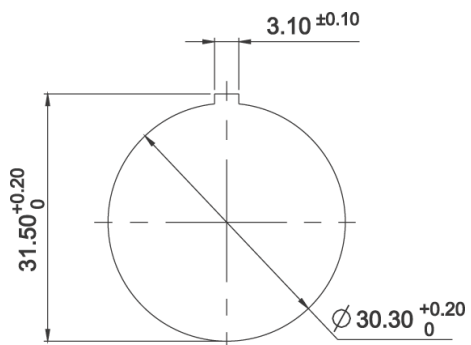

RAFIX 30 FS⁺ - Keylock switch, momentary, Rotating angle 1 x 40°
1.30.295.002/0000

General information

Front ring	stainless steel
Form of collar	round

Dimensions

Dimensions of collar	ø 34.5 mm
Overall height	38.70 mm
Mounting hole	30.3 mm
Key grid	min. 35 x 35 mm

Mechanical design

Mounting	threaded ring + adapter
Contact function	momentary
Illuminability	no
Wafers	5
Lock type	001
Main key	on request
Rotating angle	1 x 40°
Key removal position	0
Torque for nut ring	1.2 Nm

Mechanical characteristics

Torque max.	1.3 Nm
-------------	--------

Other specifications

Ambient temp. operating min.	-25 °C
Ambient temp. operating max.	+70 °C
Operating life	300,000 momentary / 50,000 latching / 30,000 with key removal cycle
B10	400.000 tastend / 65.000 rastend / 40.000 mit Schlüsselabzug cycle
Degree of protection from front side	IP65 (DIN EN 60529)
Storage temperature min.	-40 °C
Storage temperature max.	+80 °C
Environmental resistance	acc. to IEC 60068-2-14, -30, -33 and -78
ESD-strength lock / contact	15 kV
ESD-strength key / front panel	15 kV
Salt spray	IEC 600 68-2-11
ROHS compliant	yes
REACH compliant	yes