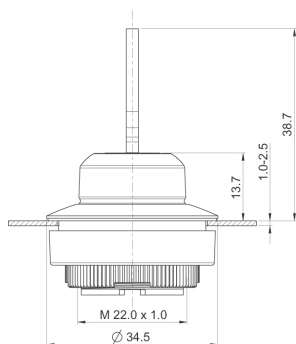

RAFIX 30 FS⁺ - Keylock switch, momentary, Rotating angle 1 x 40°
1.30.295.002/0000

General information

Front ring	stainless steel
Form of collar	round

Dimensions

Dimensions of collar	ø 34.5 mm
Overall height	38.70 mm
Mounting hole	30.3 mm
Key grid	min. 35 x 35 mm

Mechanical design

Mounting	threaded ring + adapter
Contact function	momentary
Illuminability	no
Wafers	5
Lock type	001
Main key	on request
Rotating angle	1 x 40°
Key removal position	0
Torque for nut ring	1.2 Nm

Mechanical characteristics

Torque max.	1.3 Nm
-------------	--------

Other specifications

Ambient temp. operating min.	-25 °C
Ambient temp. operating max.	+70 °C
Operating life	300,000 momentary / 50,000 latching / 30,000 with key removal cycle
B10	400.000 tastend / 65.000 rastend / 40.000 mit Schlüsselabzug cycle
Degree of protection from front side	IP65 (DIN EN 60529)
Storage temperature min.	-40 °C
Storage temperature max.	+80 °C
Environmental resistance	acc. to IEC 60068-2-14, -30, -33 and -78
ESD-strength lock / contact	15 kV
ESD-strength key / front panel	15 kV
Salt spray	IEC 600 68-2-11
ROHS compliant	yes
REACH compliant	yes