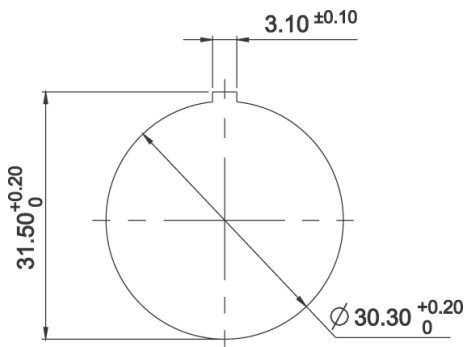

RAFIX 30 FS⁺ - Keylock switch, momentary, Rotating angles 2 x 40°

1.30.295.102/0000

General information

Front ring	stainless steel
Form of collar	round

Dimensions

Dimensions of collar	ø 34.5 mm
Overall height	38.70 mm
Mounting hole	30.3 mm
Key grid	min. 35 x 35 mm

Mechanical design

Mounting	threaded ring + adapter
Contact function	momentary
Illuminability	no
Wafers	5
Lock type	001
Main key	on request
Rotating angle	2 x 40°
Key removal position	0
Torque for nut ring	1.2 Nm

Mechanical characteristics

Torque max.	1.3 Nm
-------------	--------

Other specifications

Ambient temp. operating min.	-25 °C
Ambient temp. operating max.	+70 °C
Operating life	300,000 momentary / 50,000 latching / 30,000 with key removal cycle
B10	400.000 tastend / 65.000 rastend / 40.000 mit Schlüsselabzug cycle
Degree of protection from front side	IP65 (DIN EN 60529)
Storage temperature min.	-40 °C
Storage temperature max.	+80 °C
Environmental resistance	acc. to IEC 60068-2-14, -30, -33 and -78
ESD-strength lock / contact	15 kV
ESD-strength key / front panel	15 kV
Salt spray	IEC 600 68-2-11
ROHS compliant	yes
REACH compliant	yes