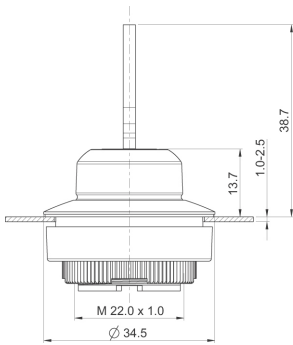

RAFIX 30 FS⁺ - Keylock switch, momentary, Rotating angles 2 x 40°

1.30.295.102/0000

General information

Front ring	stainless steel
Form of collar	round

Dimensions

Dimensions of collar	ø 34.5 mm
Overall height	38.70 mm
Mounting hole	30.3 mm
Key grid	min. 35 x 35 mm

Mechanical design

Mounting	threaded ring + adapter
Contact function	momentary
Illuminability	no
Wafers	5
Lock type	001
Main key	on request
Rotating angle	2 x 40°
Key removal position	0
Torque for nut ring	1.2 Nm

Mechanical characteristics

Torque max.	1.3 Nm
-------------	--------

Other specifications

Ambient temp. operating min.	-25 °C
Ambient temp. operating max.	+70 °C
Operating life	300,000 momentary / 50,000 latching / 30,000 with key removal cycle
B10	400.000 tastend / 65.000 rastend / 40.000 mit Schlüsselabzug cycle
Degree of protection from front side	IP65 (DIN EN 60529)
Storage temperature min.	-40 °C
Storage temperature max.	+80 °C
Environmental resistance	acc. to IEC 60068-2-14, -30, -33 and -78
ESD-strength lock / contact	15 kV
ESD-strength key / front panel	15 kV
Salt spray	IEC 600 68-2-11
ROHS compliant	yes
REACH compliant	yes