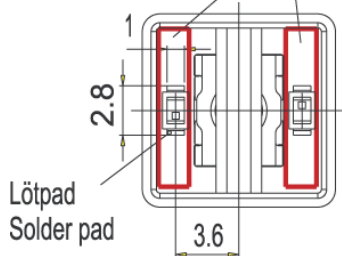

MICON 5 - Plunger square, 11 x 11 mm, illuminable, yellow

5.05.511.470/2400

General information

Overall height GH	9.70 mm
Color of lens	yellow

Other specifications

ROHS compliant	yes
REACH compliant	yes

Pic. with 2 LED OSRAM LO M676-Q1R1-24

Möglicher Bereich zur LED-Platzierung
Permitted area for LED placement

X-ON Electronics

Largest Supplier of Electrical and Electronic Components

Click to view similar products for [Switch Bezels / Switch Caps](#) category: